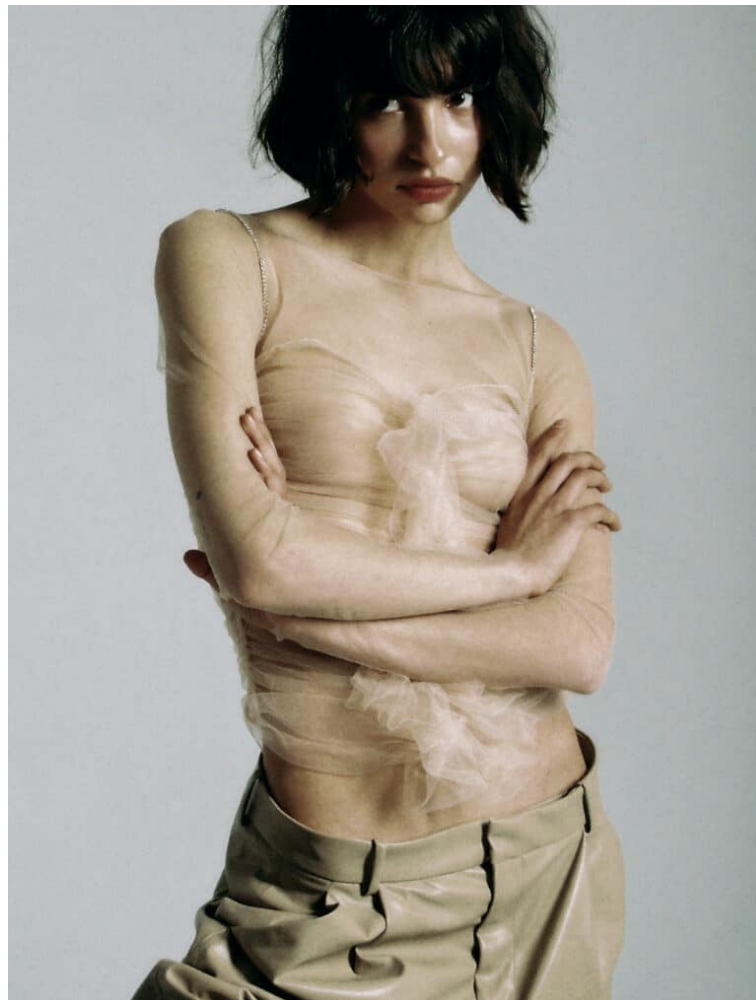

BLOW

LA VESTE \

ALINA CHALYSHYR