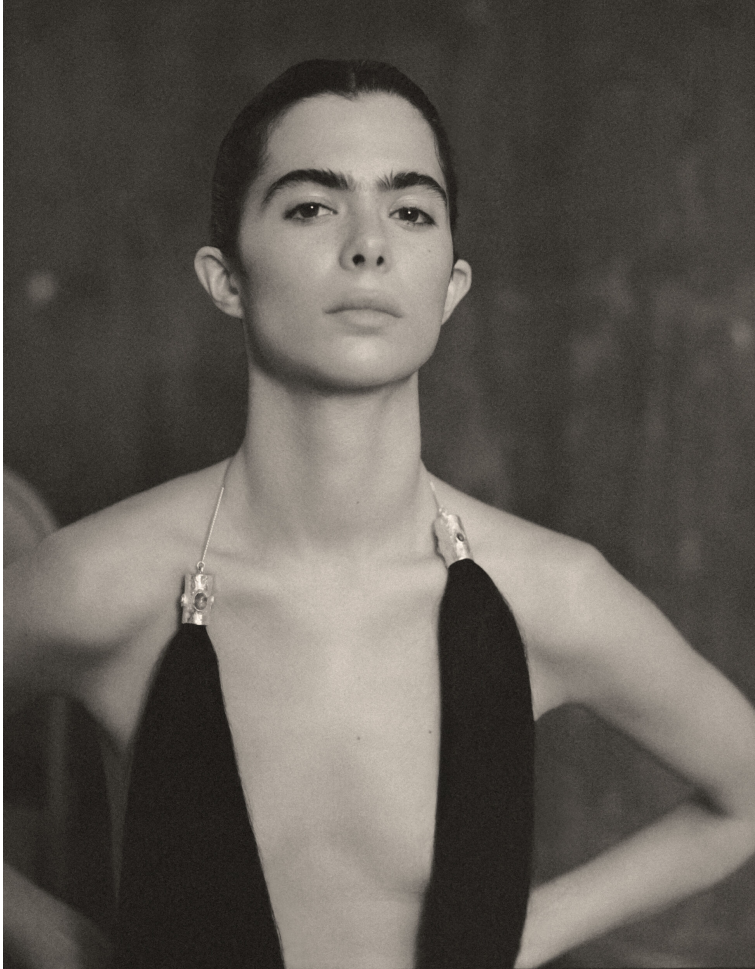

BLOW

ALBA MOREIRA

Height 1.76 / Bust 80 / Waist 63 / Hips 92 / Shoes 40 / Eyes Brown / Hair Brown

BLOW

FITTING ↘

ALBA MOREIRA

BLOW

NAR ↓

UNPOLISHED ↓

ALBA MOREIRA

BLOW

ALBA MOREIRA

BLOW

ALBA MOREIRA

BLOW

HARPER'S BAZAAR ↓