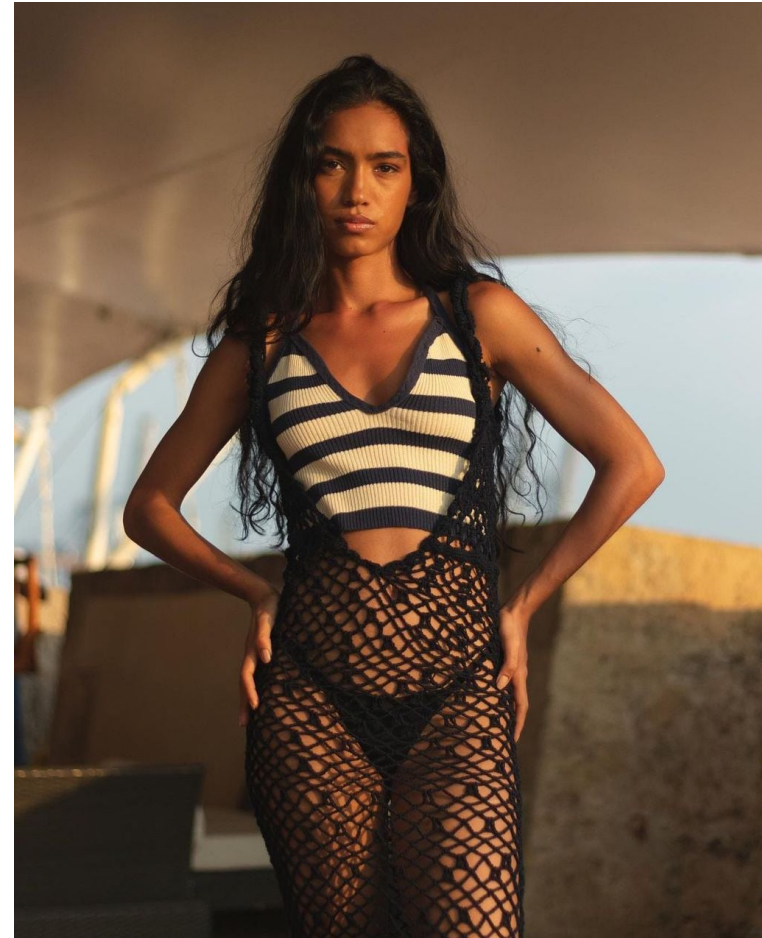

BLOW

AELEEN BLANCO