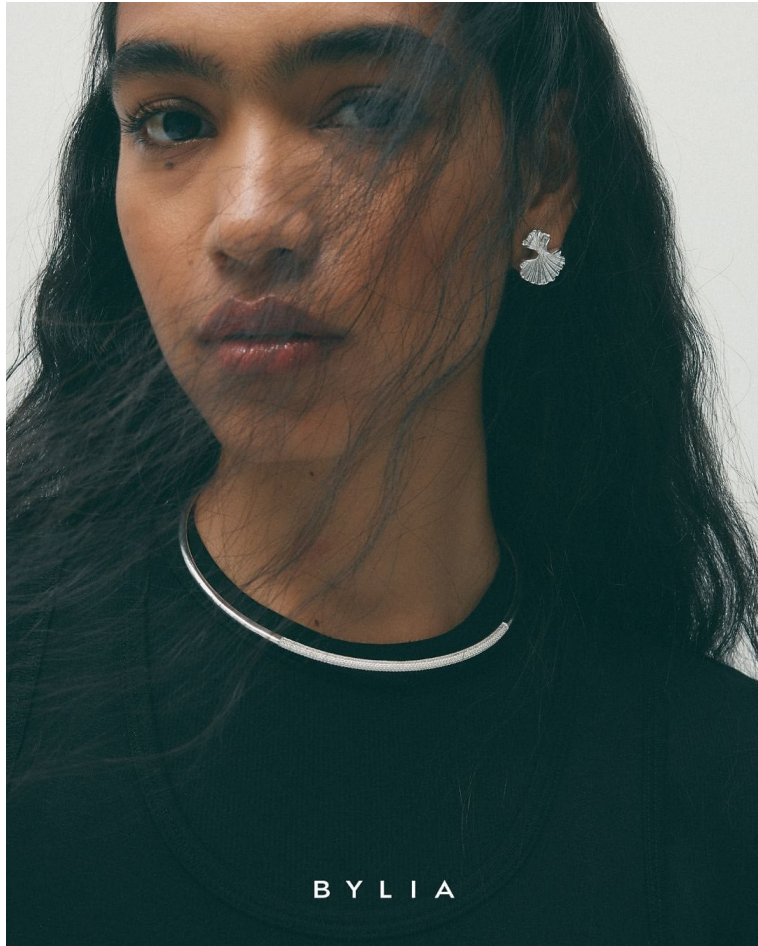

BLOW

AELEEN BLANCO

Height 1.65 / Bust 78 / Waist 61 / Hips 92 / Shoes 38.5 / Eyes Brown / Hair Dark Brown

BLOW

WEEKDAY ↓

AELEEN BLANCO

BLOW

BY LIA ↘