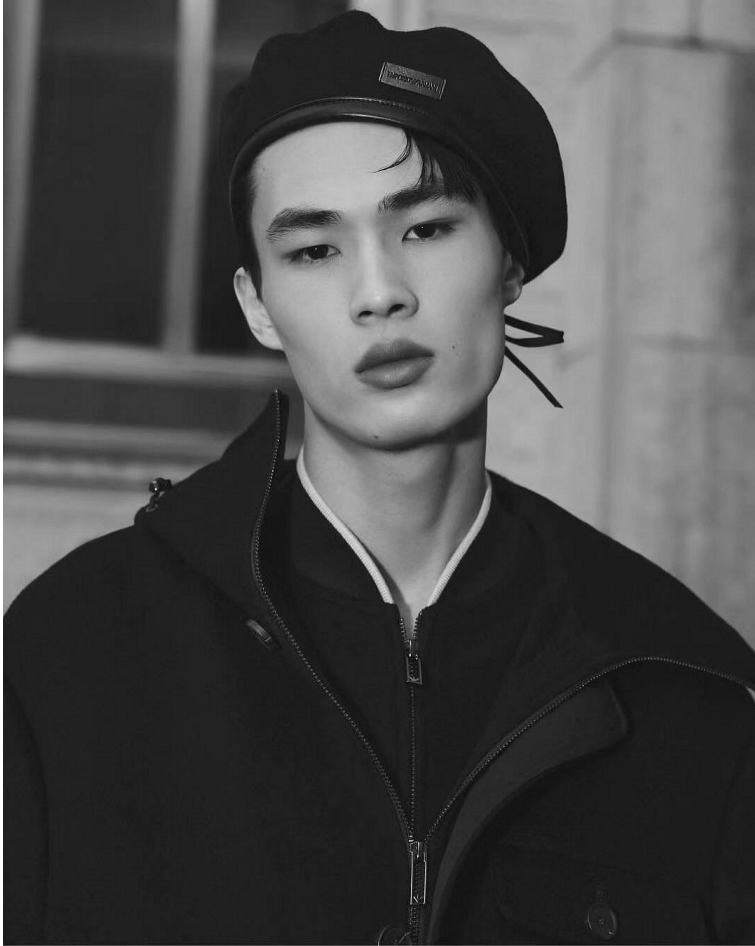

BLOW

ZHAOYI FAN - VERSACE √

Height 1.91 / Chest 91 / Waist 78 / Hips 94 / Shoes 45 / Eyes Brown / Hair Black

BLOW

GIORGIO ARMANI ↓

ZHAOYI FAN

BLOW

SAUL NASH ↓