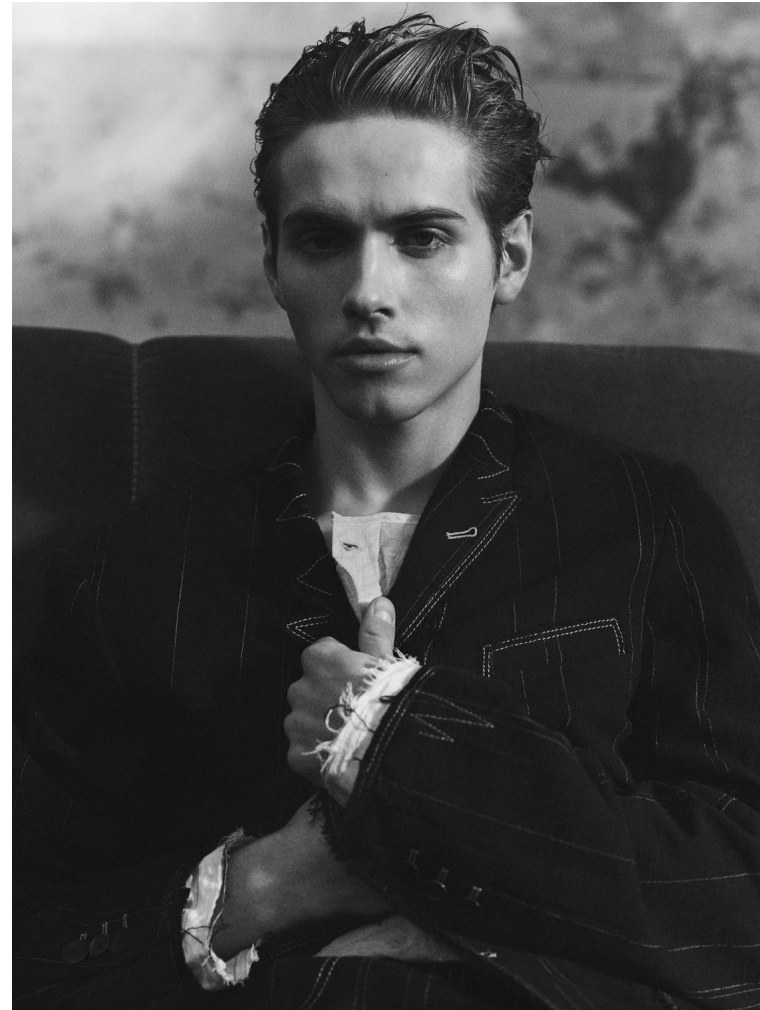

BLOW

TOON LOBACH

Height 1.84 / Chest 90 / Waist 74 / Hips 91 / Shoes 42 / Eyes Blue / Hair Blond

BLOW

ZARA ↓

TOON LOBACH

BLOW

BURBERRY √