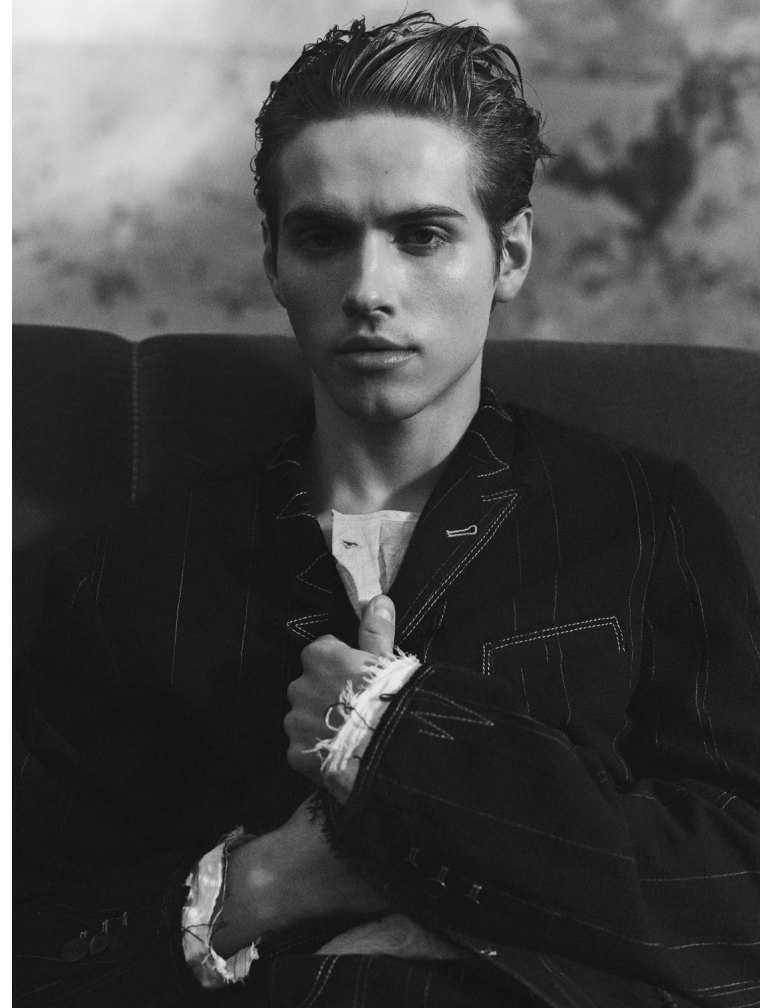

# BLOW

TOON LOBACH

Height 1.84 / Chest 90 / Waist 74 / Hips 91 / Shoes 42 / Eyes Blue / Hair Blond

# BLOW

ZARA ↓

TOON LOBACH