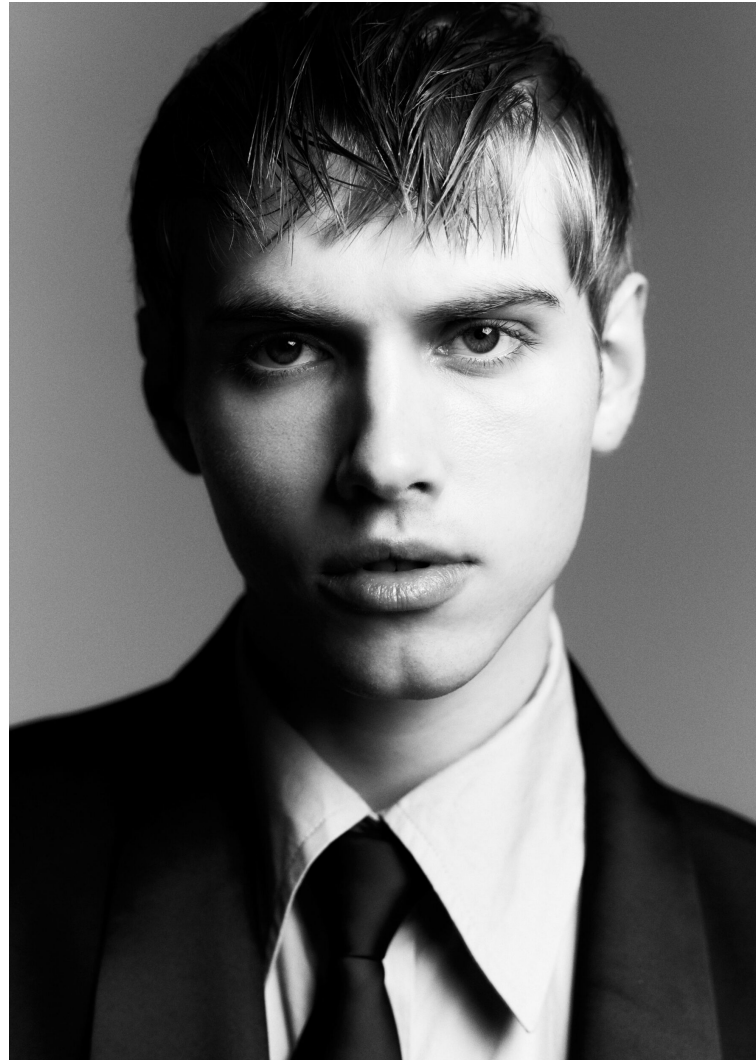

BLOW

TOON LOBACH

Height 1.84 / Chest 90 / Waist 74 / Hips 91 / Shoes 42 / Eyes Blue / Hair Blond

BLOW

ZARA ↓

TOON LOBACH

BLOW

BURBERRY √

CAROLINA HERRERA √

TOON LOBACH

BLOW

TOON LOBACH

BLOW

CALVIN KLEIN ↴

TOON LOBACH

BLOW