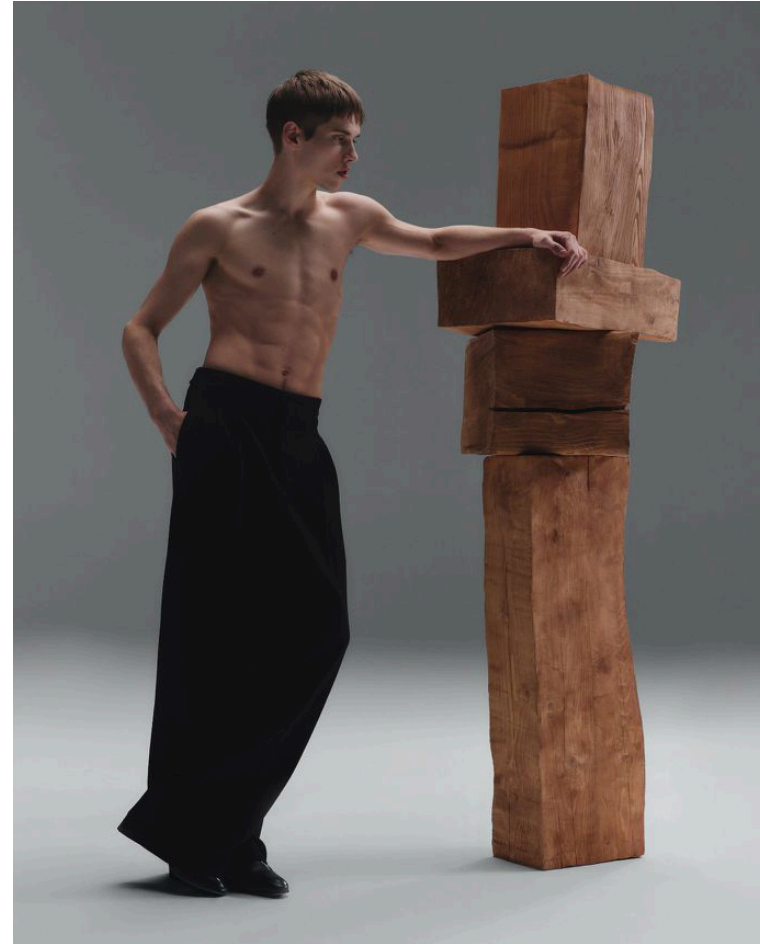

BLOW

TOON LOBACH

Height 1.84 / Chest 90 / Waist 74 / Hips 91 / Shoes 42 / Eyes Blue / Hair Blond

BLOW

ZARA ↓

TOON LOBACH

BLOW

BURBERRY √

CAROLINA HERRERA √

TOON LOBACH

BLOW

TOON LOBACH

BLOW

CALVIN KLEIN ↴

TOON LOBACH

BLOW