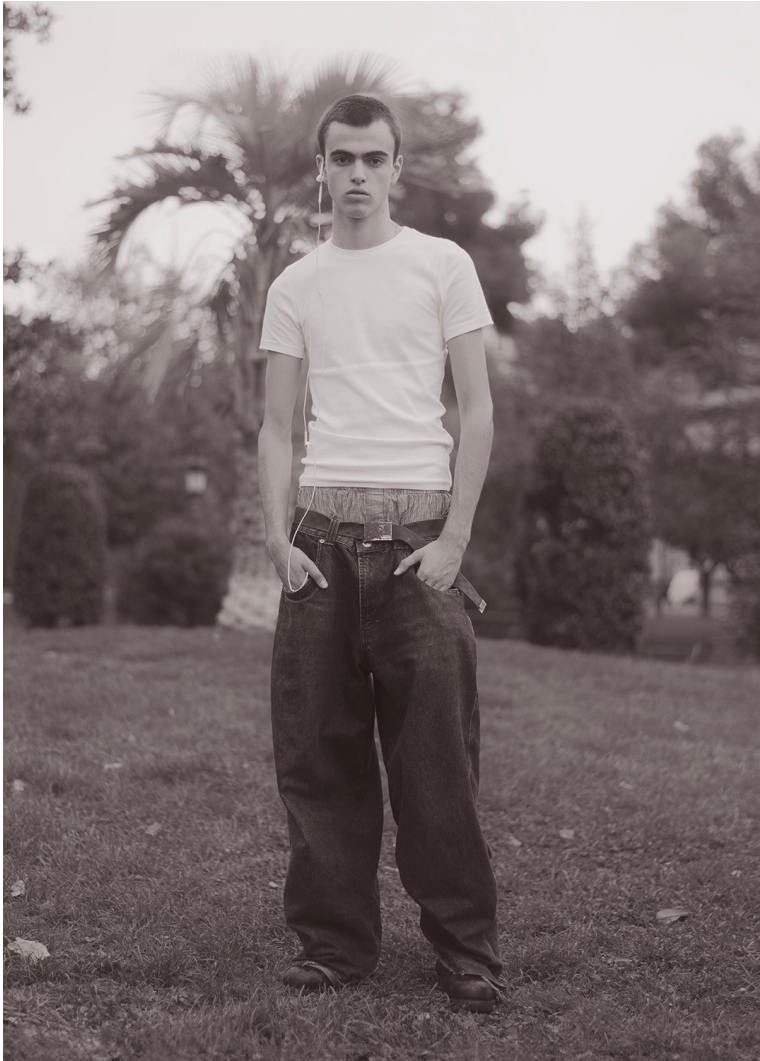

BLOW

TEO CERVERA

Height 1.87 / Chest 81 / Waist 67 / Hips 86 / Shoes 44 / Eyes Brown / Hair Black

BLOW

TEO CERVERA

BLOW

TEO CERVERA

BLOW