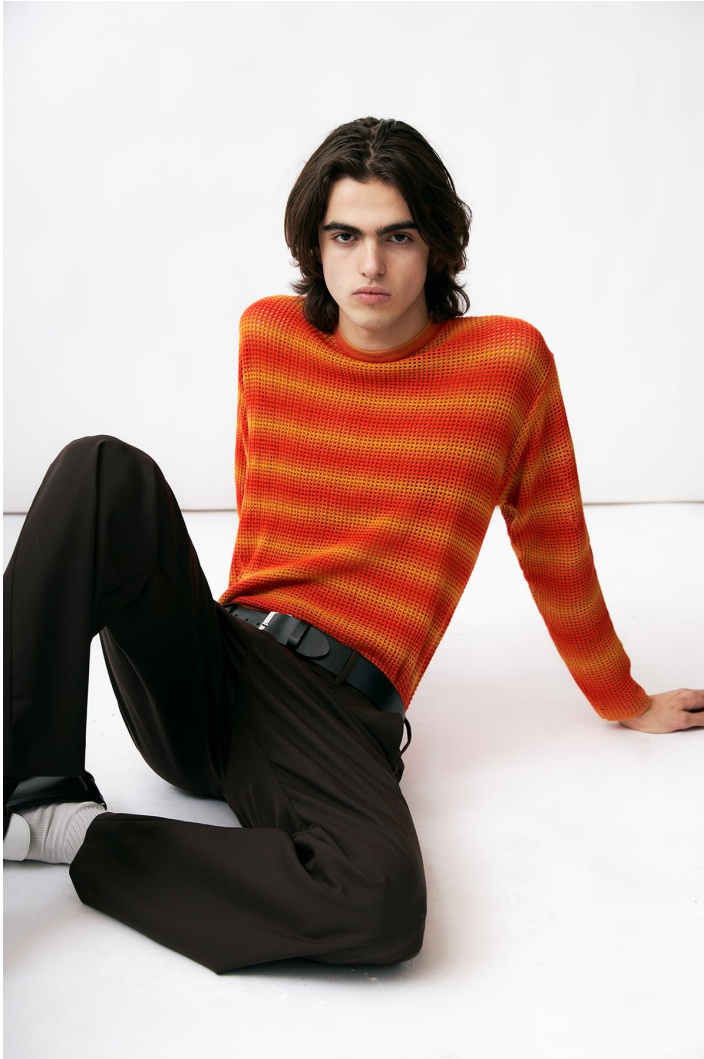

BLOW

TEO CERVERA

Height 1.87 / Chest 83 / Waist 67 / Hips 89 / Shoes 44 / Eyes Brown / Hair Black

BLOW

TEO CERVERA

BLOW

TEO CERVERA

BLOW