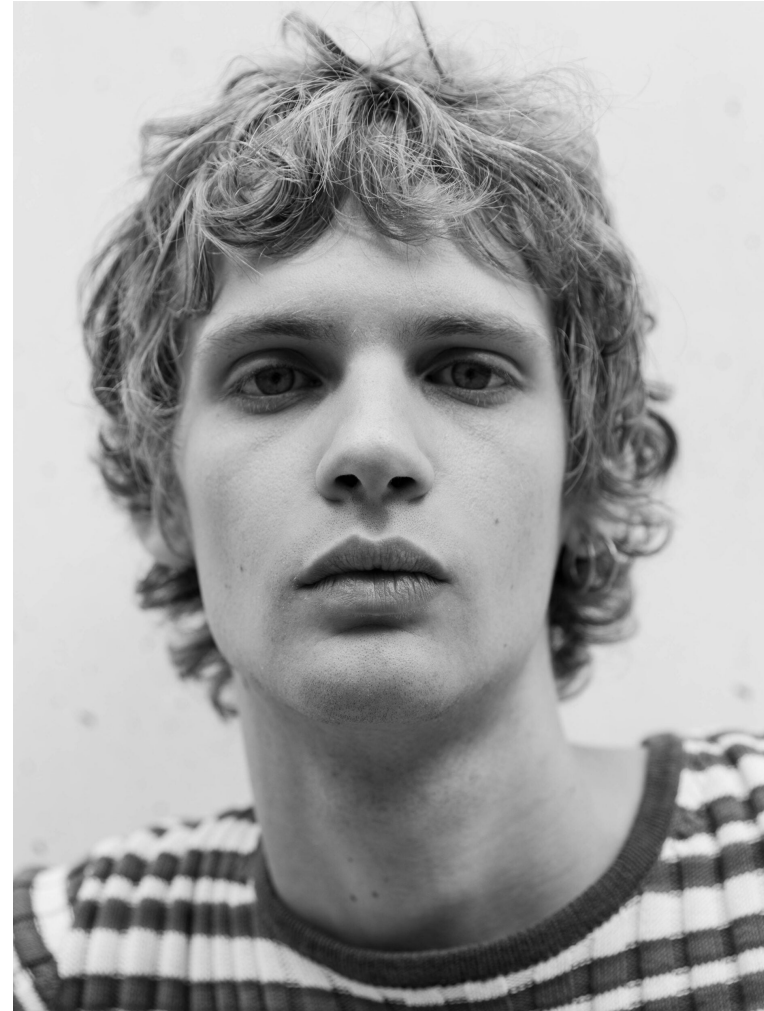

BLOW

AVELLANO ↘

TEO BATES