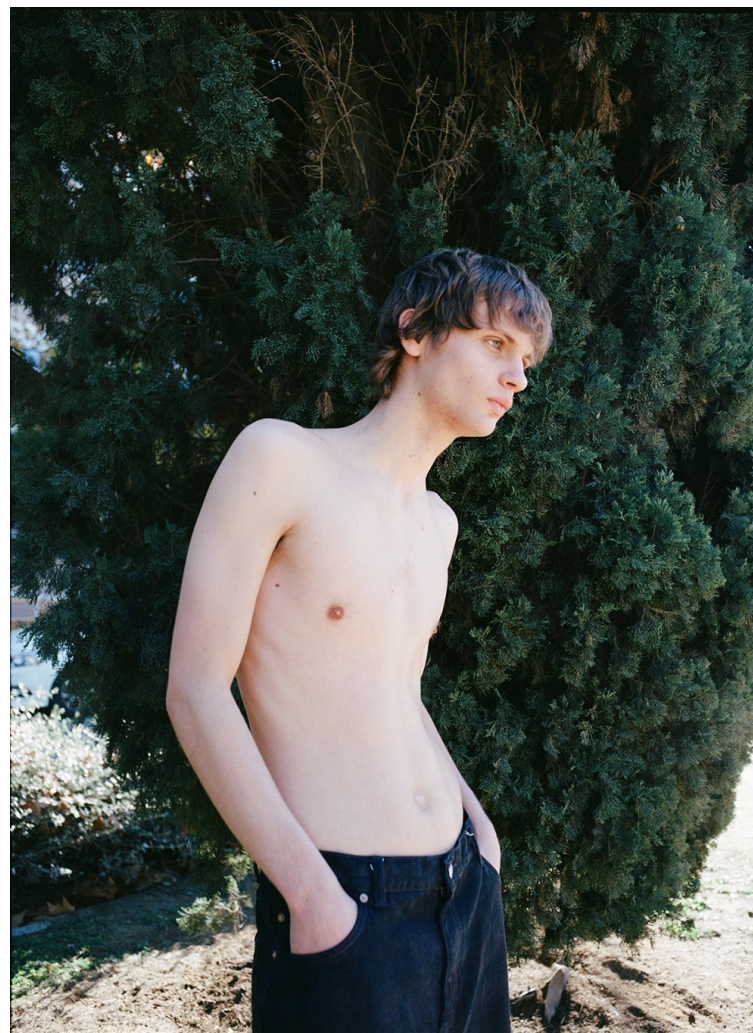

BLOW

TEO BATES