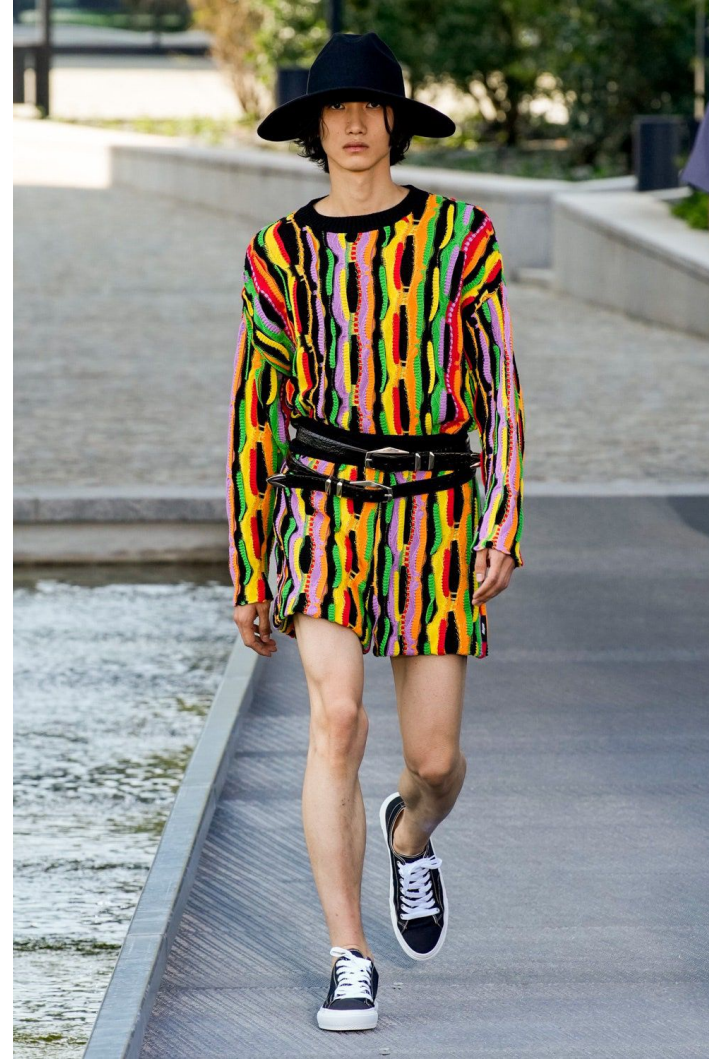

BLOW

10 MEN ↓

MSG5 ↓

TENGDE WANG