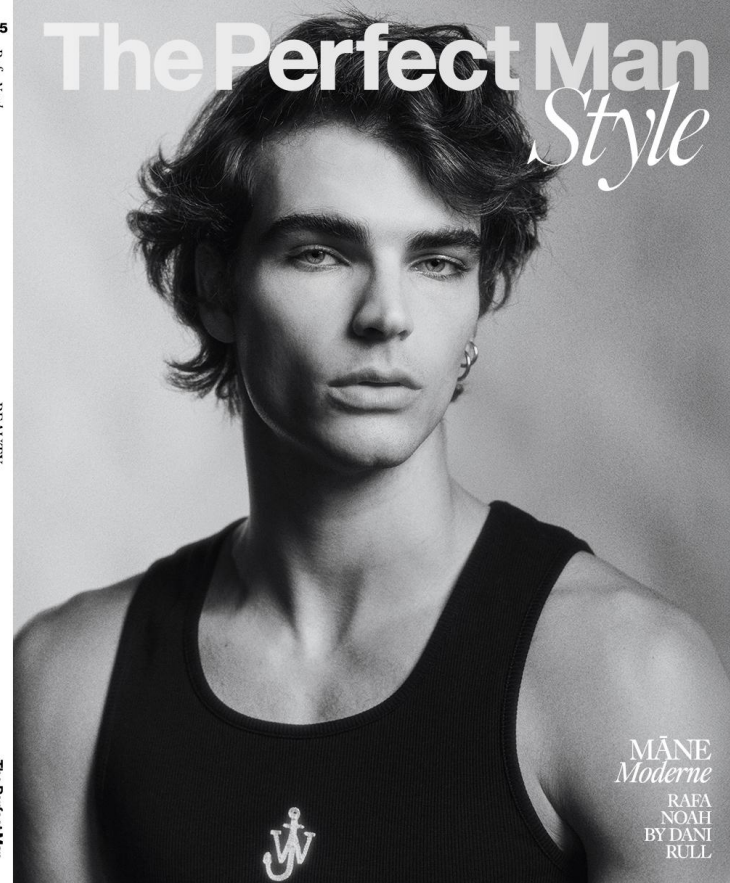

BLOW

RAFA NOAH - FERRAGAMO ↘

Height 1.90 / Chest 94 / Waist 72 / Hips 92 / Shoes 43 / Eyes Green / Hair Brown

BLOW

PERFECT MAN ↓

145
Rafa Noah

BEAUTY+

The Perfect Man