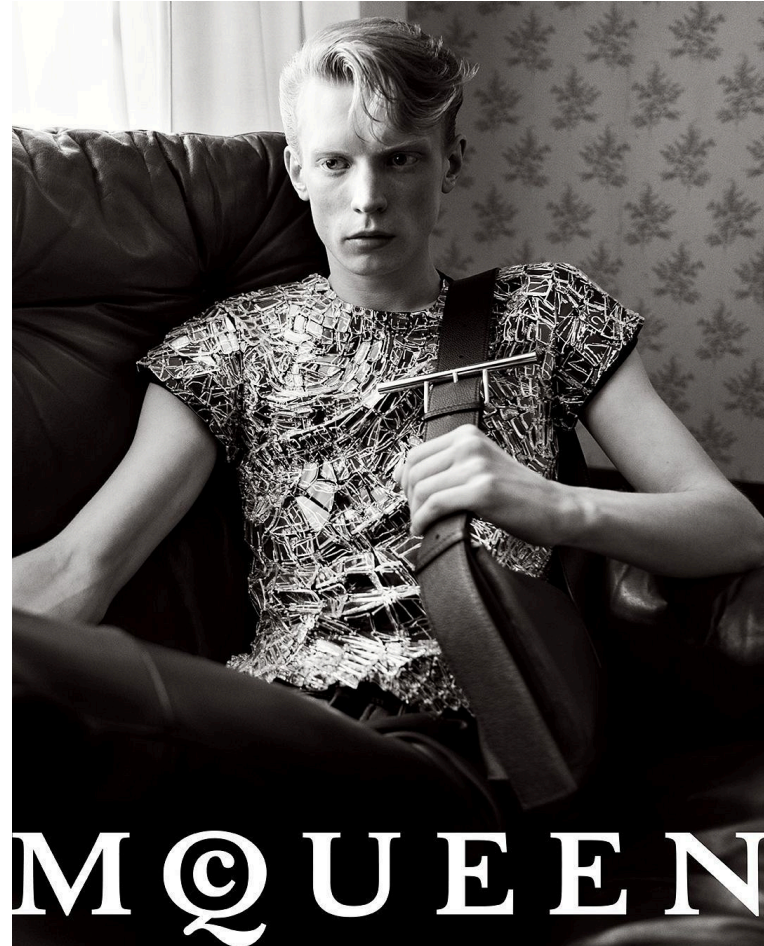

BLOW

OWEN

Height 1.88 / Chest 85 / Waist 71 / Hips 84 / Shoes 45 / Eyes Blue / Hair Red-Blond

BLOW

ALEXANDER MCQUEEN ↓

OWEN

BLOW

KENT AND CURWEN ↓