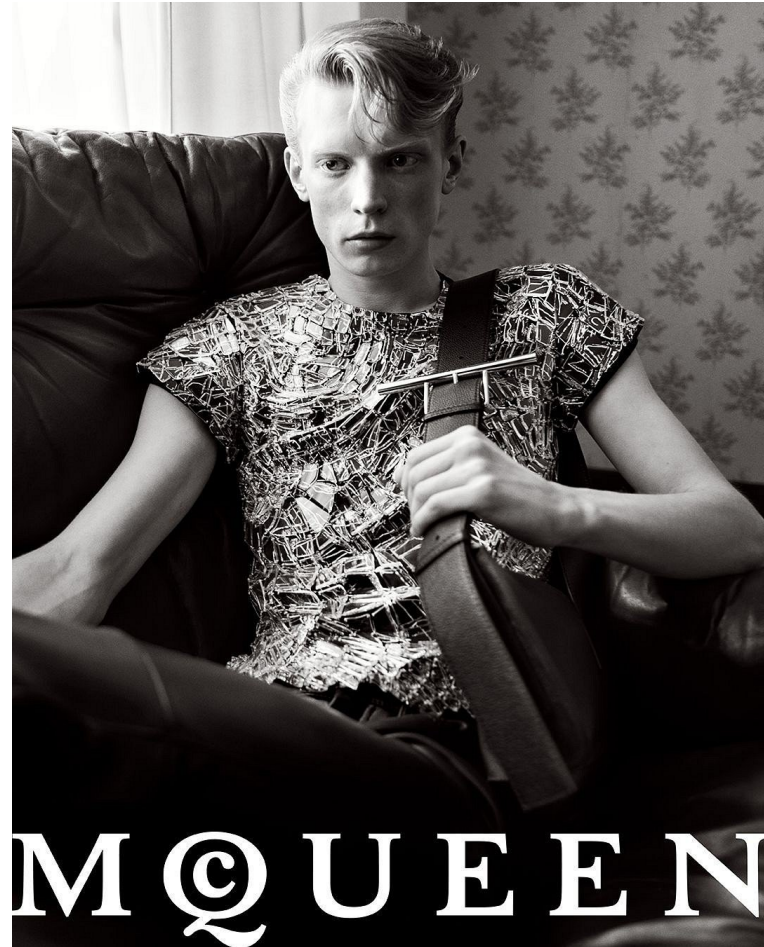

ALEXANDER MCQUEEN ↓