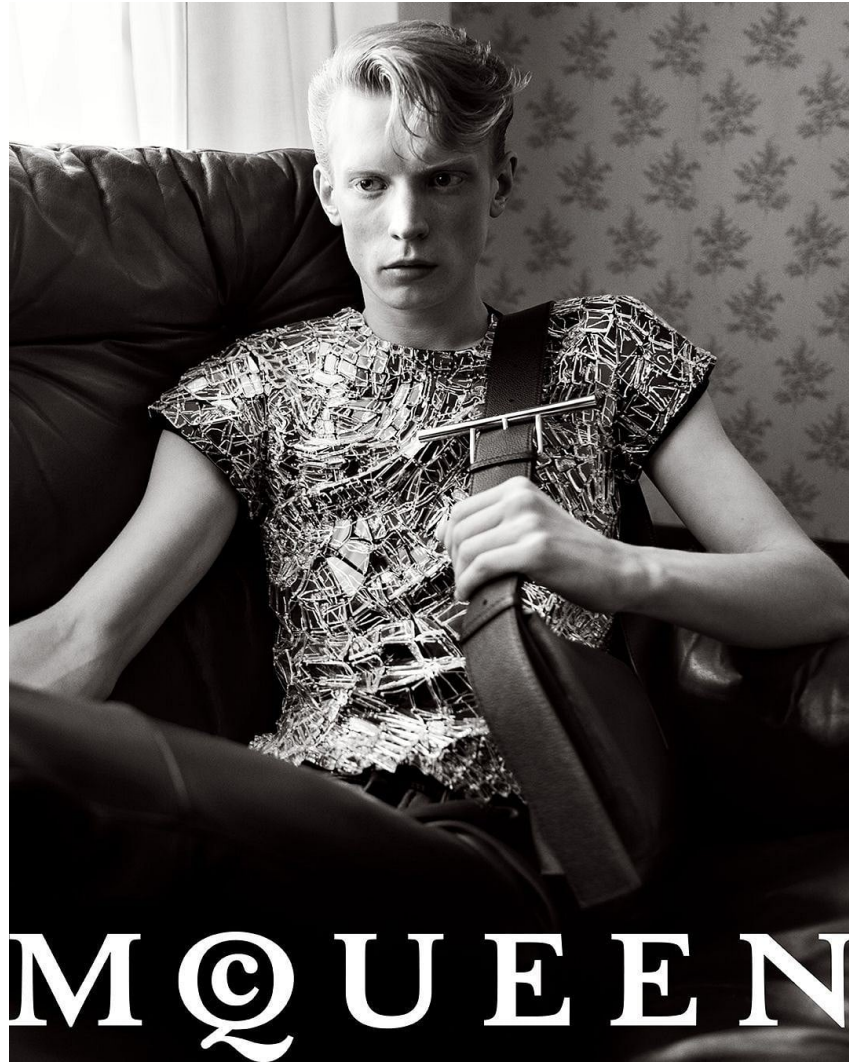

BLOW

OWEN RUPPERSBURG – ALEXANDER MCQUEEN ↓

Height 1.88 / Chest 85 / Waist 71 / Hips 84 / Shoes 45 / Eyes Blue / Hair Red-Blond

BLOW

WALLPAPER ↓

VALENTINO ↓

OWEN RUPPERSBURG

BLOW