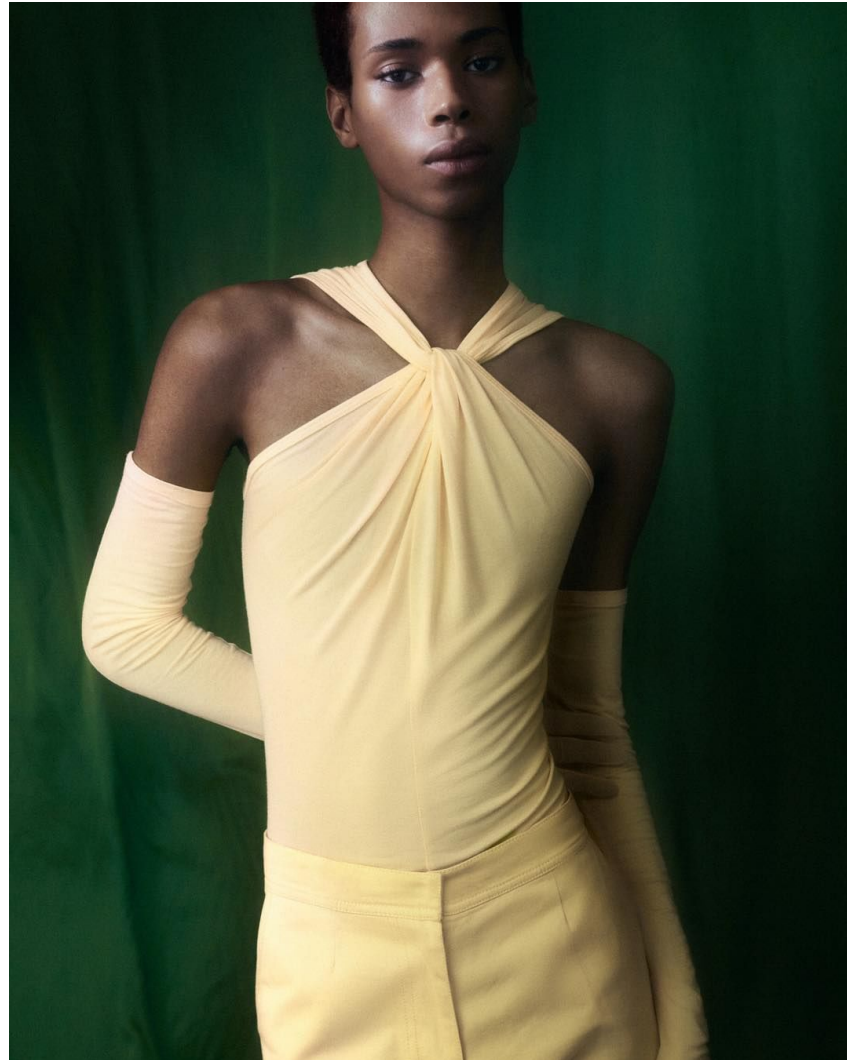

BLOW

NAW LLANES - NUMÉRO SWITZERLAND ↓

Height 1.86 / Chest 79 / Waist 60 / Hips 84 / Shoes 44 / Eyes Black / Hair Black

BLOW

CONNER IVES ↓

NAW LLANES

BLOW

NAW LLANES