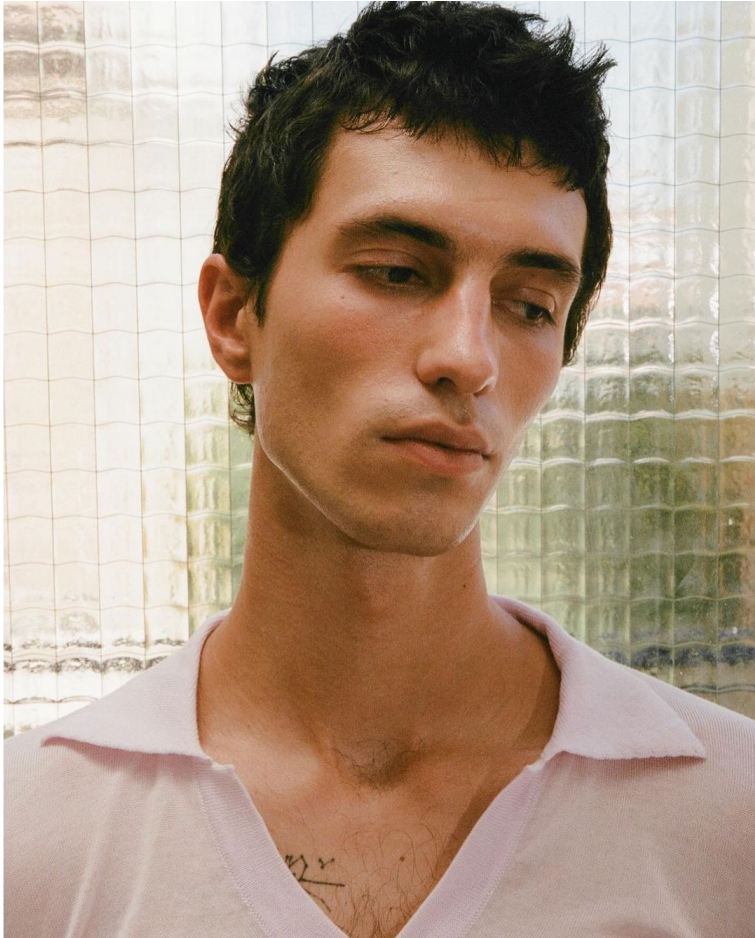

BLOW

NACHO DURA

Height 1.91 / Chest 90 / Waist 70 / Hips 92 / Shoes 43 / Eyes Brown / Hair Black

BLOW

FUCKING YOUNG! ↓

HEREU ↓

NACHO DURA

BLOW