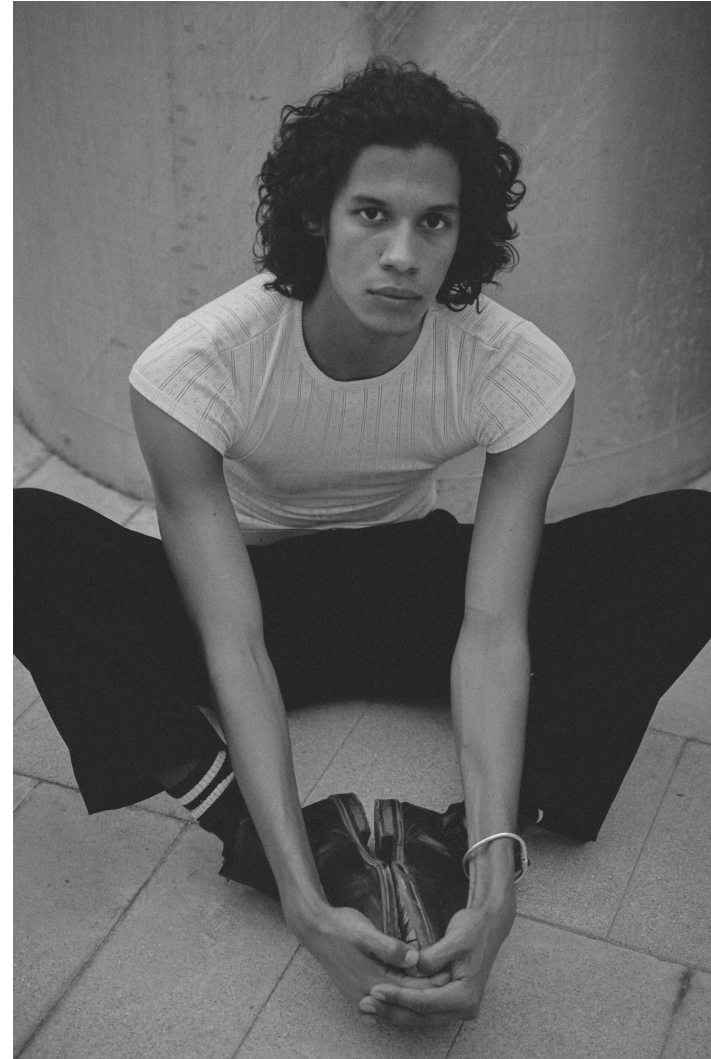

BLOW

MATHIEU PLANTE