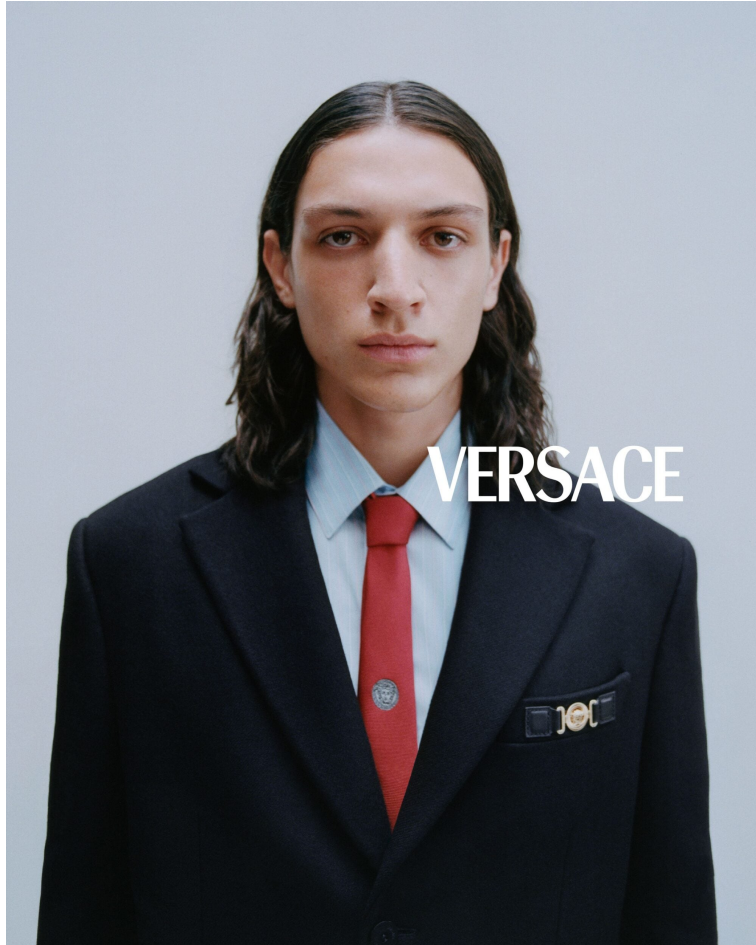

BLOW

MARCO BELLONI - DIESEL √

Height 1.86 / Chest 90 / Waist 74 / Hips 91 / Shoes 45 / Eyes Brown / Hair Brown

BLOW

VERSACE ↓

LEAM ALMES ↓

MARCO BELLONI

BLOW

VERSACE ↘

CANCELLATO ↘

MARCO BELLONI

BLOW

LEAM ALMES √

MARCO BELLONI

BLOW

CANCELLATO ↘