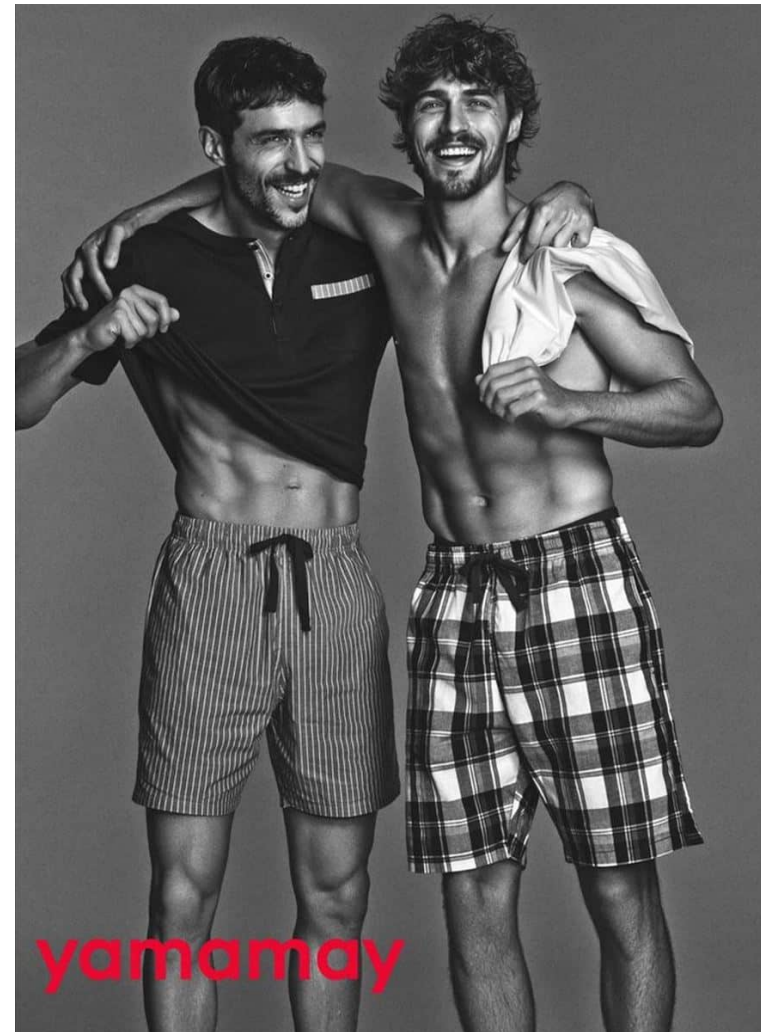

BLOW

CUPRA ↘

LUCAS MEDEIROS