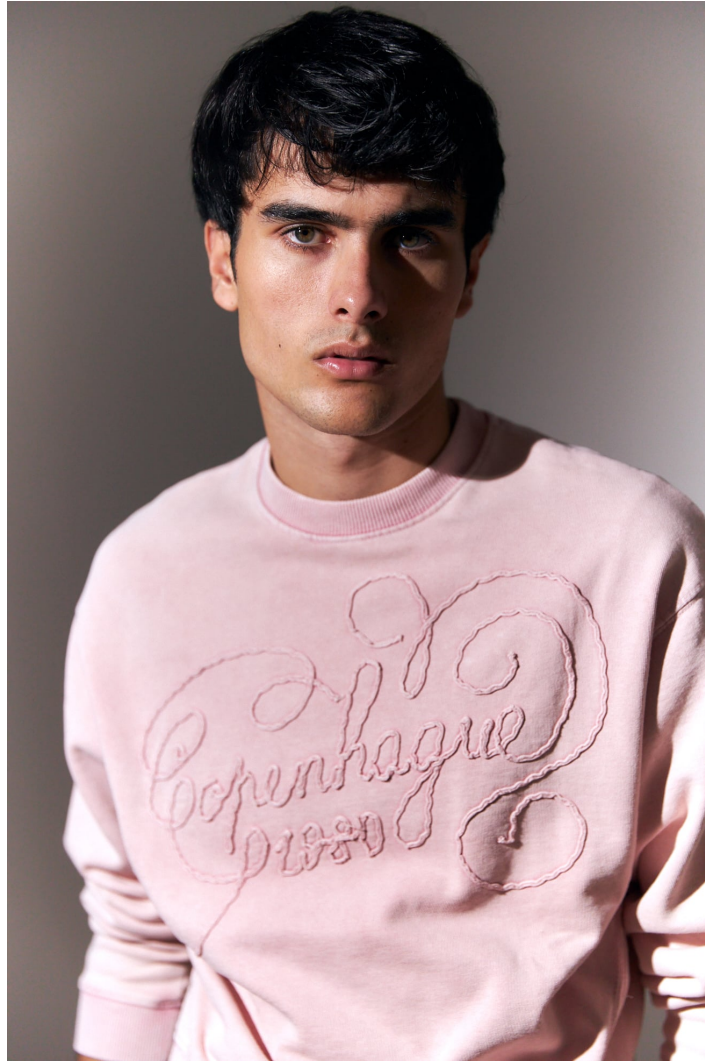

JUAN REYES

BLOW

JUAN REYES