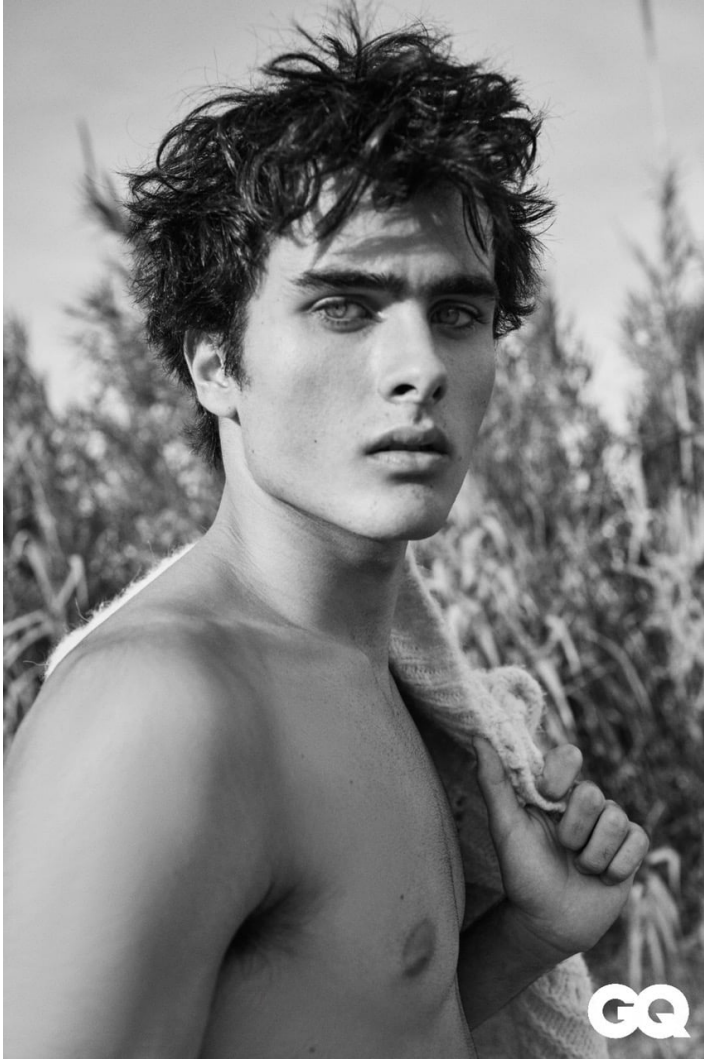

BLOW

JUAN REYES

Height 1.89 / Chest 93 / Waist 70 / Hips 88 / Shoes 43.5 / Eyes Green / Hair Black

BLOW

GQ MÉXICO ↘

JUAN REYES

BLOW

GQ MÉXICO ↓

JUAN REYES

BLOW

JUAN REYES

BLOW

JUAN REYES

BLOW

JUAN REYES

BLOW