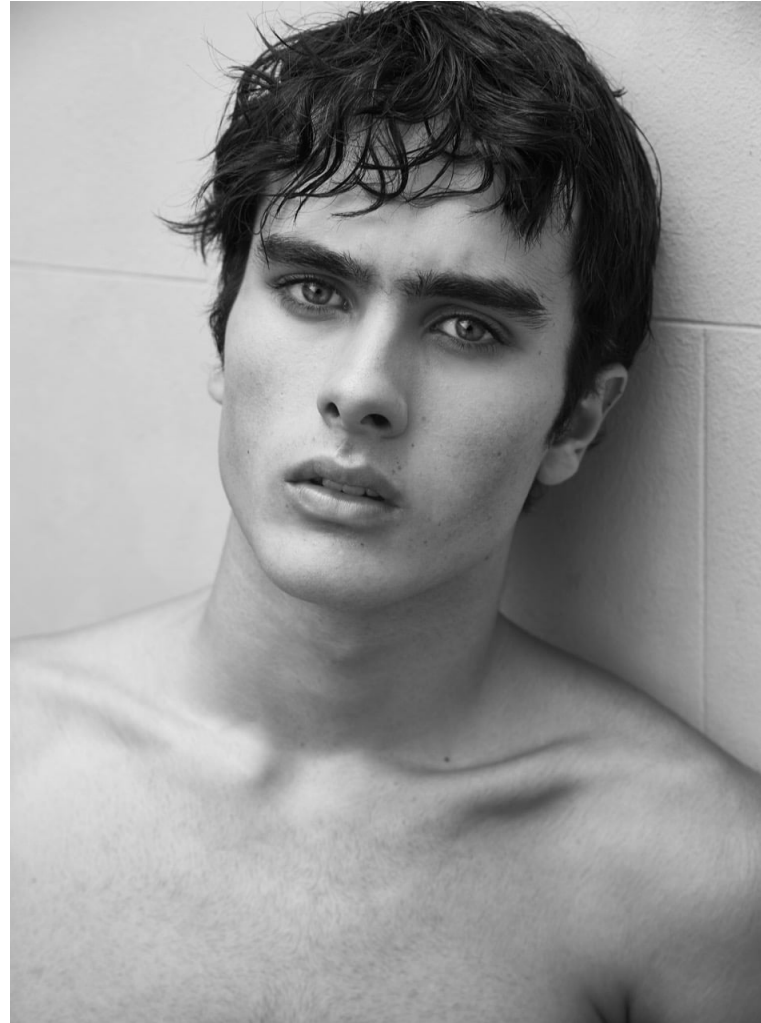

BLOW

JUAN REYES

Height 1.89 / Chest 93 / Waist 70 / Hips 88 / Shoes 43.5 / Eyes Green / Hair Black

BLOW

GQ MÉXICO ↘

JUAN REYES

BLOW

GQ MÉXICO ↓

JUAN REYES

BLOW

JUAN REYES

BLOW

JUAN REYES

BLOW

JUAN REYES

BLOW