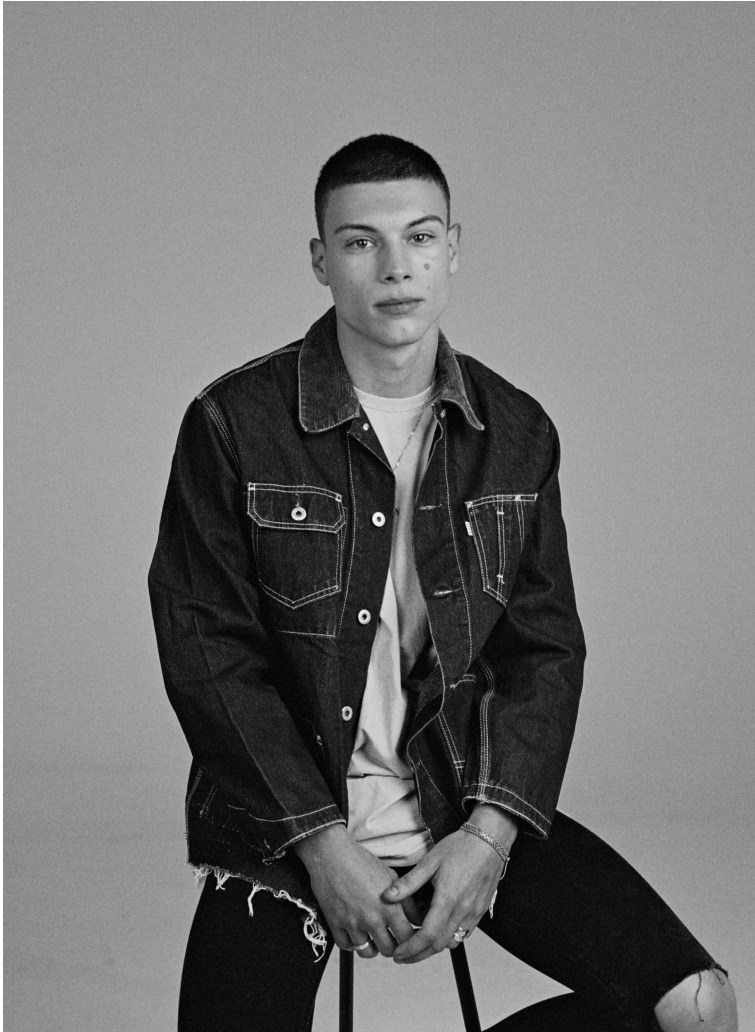

BLOW

JOAN NOVELLI - DUST ↴

Height 1.82 / Chest 89 / Waist 73 / Hips 91 / Shoes 44 / Eyes Brown / Hair Light Brown

BLOW

YUCA ↘

JOAN NOVELLI

BLOW

NEW BALANCE ↘