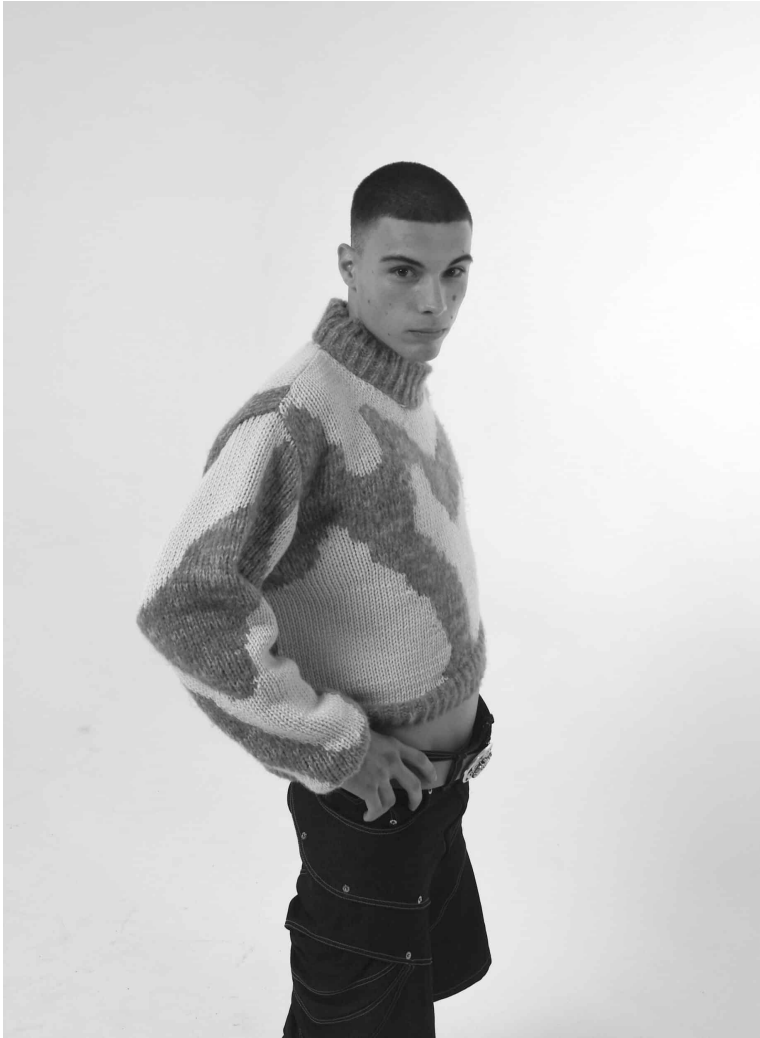

BLOW

JOAN NOVELLI