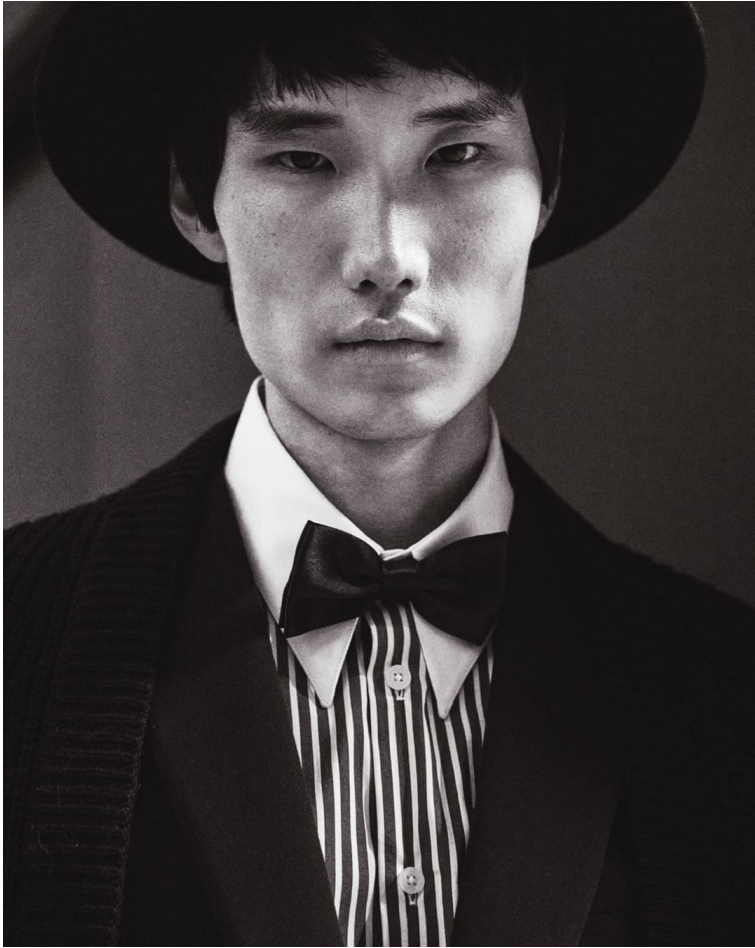

BLOW

ETUDES STUDIO √

JINSEOP