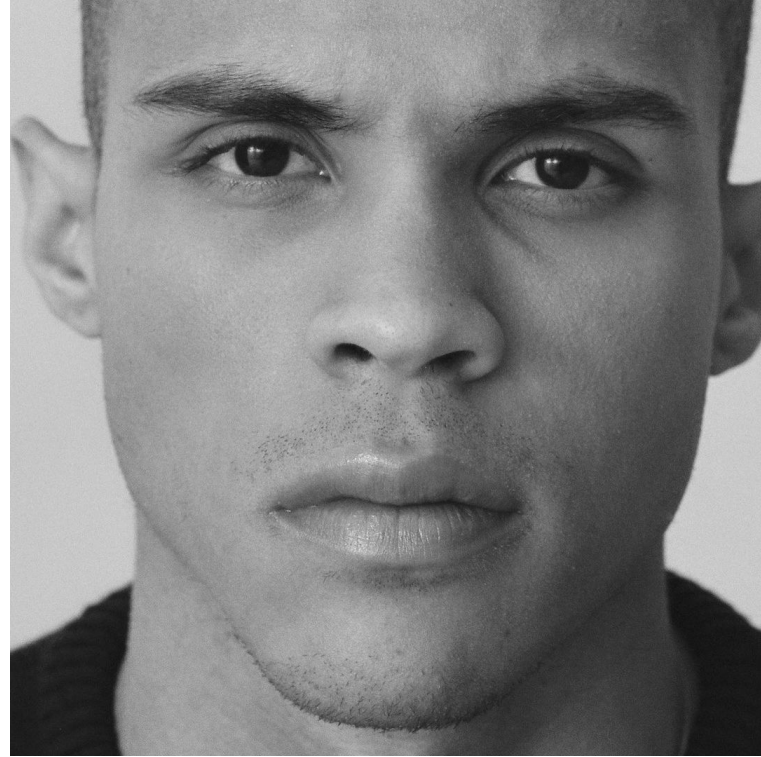

BLOW

JESSE

Height 1.83 / Chest 98 / Waist 79 / Hips 98 / Shoes 43

BLOW

HOWLAND ↴

JESSE

BLOW

JESSE

BLOW

JESSE

BLOW

JESSE

BLOW

AKALA STUDIO √

JESSE

BLOW