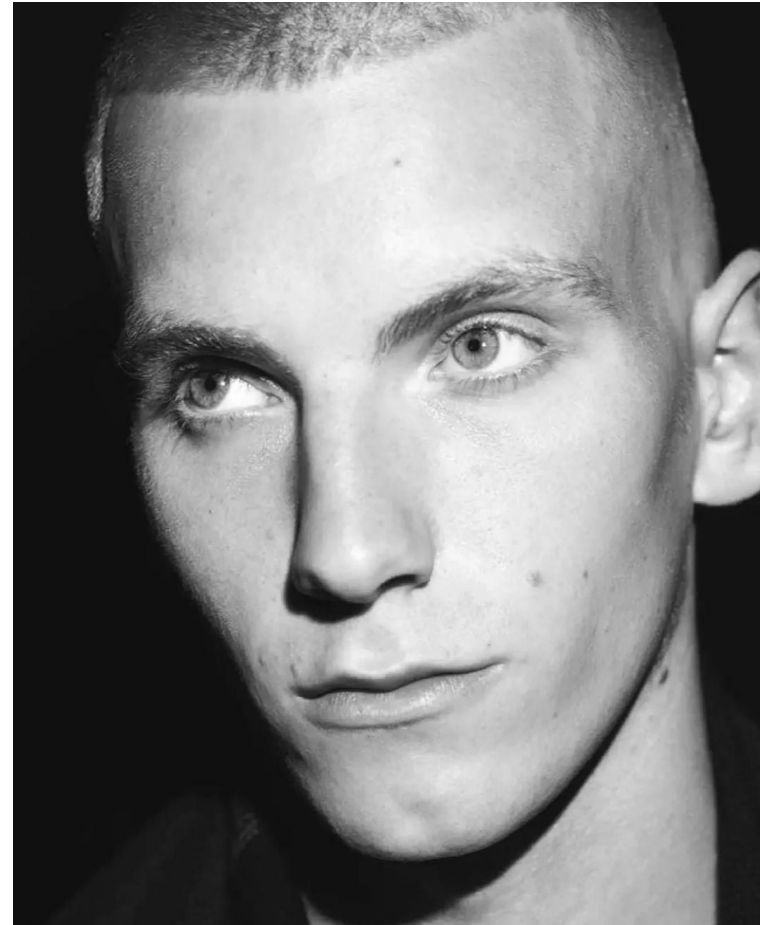

BOSIDENG ↓

M Le magazine du Monde ↓