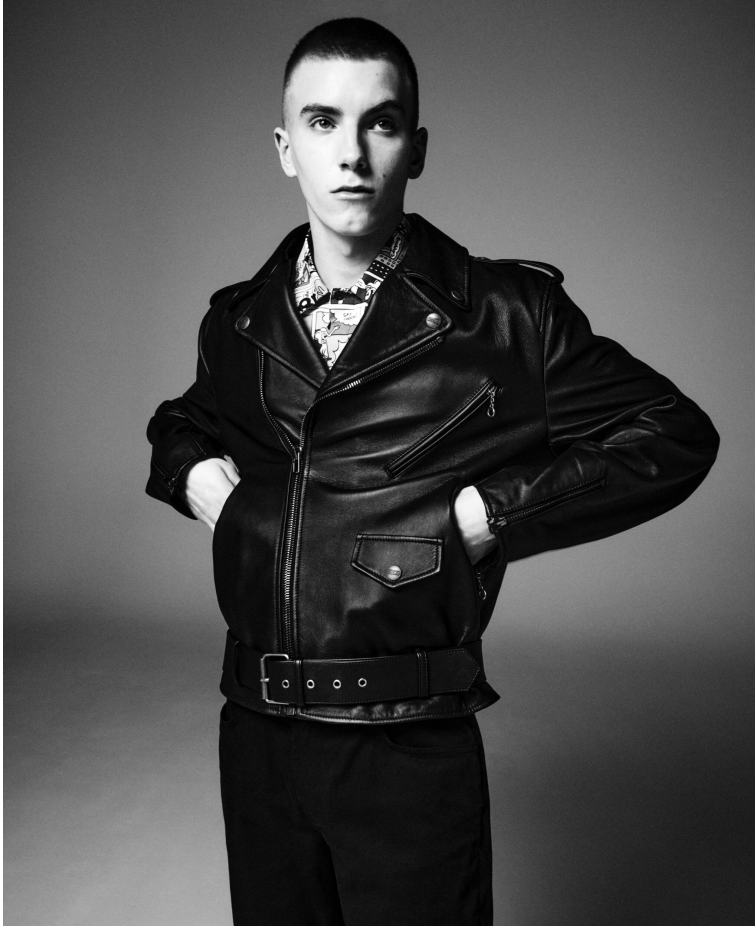

BLOW

GEORGIE TILBY - DMSR ↘

Height 1.88 / Chest 96.5 / Waist 80.5 / Hips 92 / Shoes 44 / Eyes Blue Green / Hair Blond

BLOW

KING & TUCKFIELD ↓

UNICAHOMME ↓

GEORGIE TILBY

BLOW

JORDANLUCA ↘

HERO ↘

GEORGIE TILBY

BLOW

BERSHKA ↓

U REPUBBLICA ↓

GEORGIE TILBY

BLOW

NAPAPIJIRI ↓

BOSIDENG ↓

GEORGIE TILBY

BLOW

ICON ↘

JW ANDERSON ↘

GEORGIE TILBY

BLOW