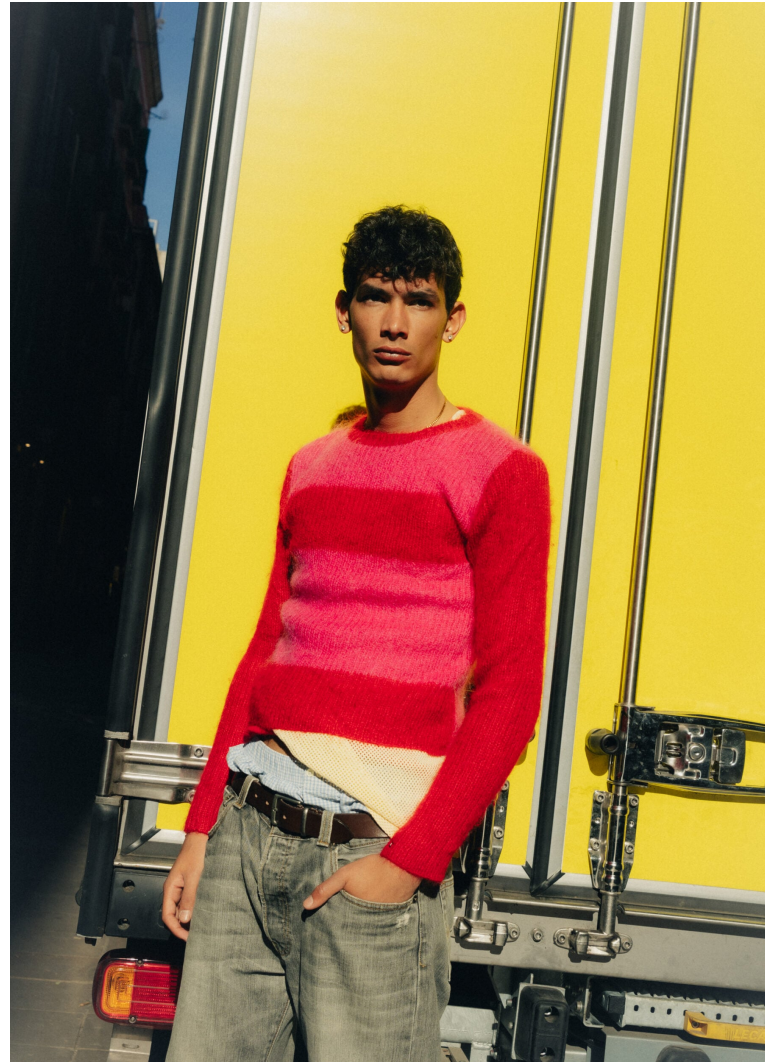

BLOW

DIEGO ALVAREZ

Height 1.88 / Chest 91 / Waist 76 / Hips 98 / Shoes 45 / Eyes Black / Hair Black

BLOW

STICKY ↘

DIEGO ALVAREZ

BLOW

HERCULES ↓

2/3
1/2

2/3 D

HERCULES

DIEGO

8

DIEGO ALVAREZ

BLOW

DIEGO ALVAREZ

BLOW

ERROZ ↘

DIEGO ALVAREZ

BLOW

DIEGO ALVAREZ

BLOW

DIEGO ALVAREZ

BLOW