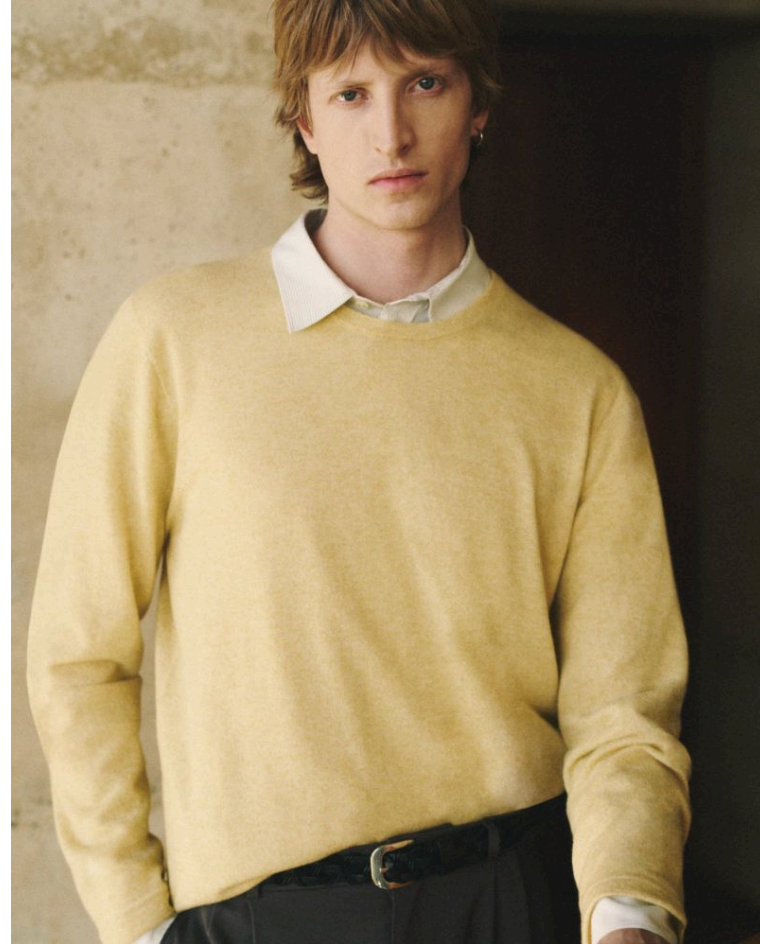

MR PORTER x THE ROW ↘