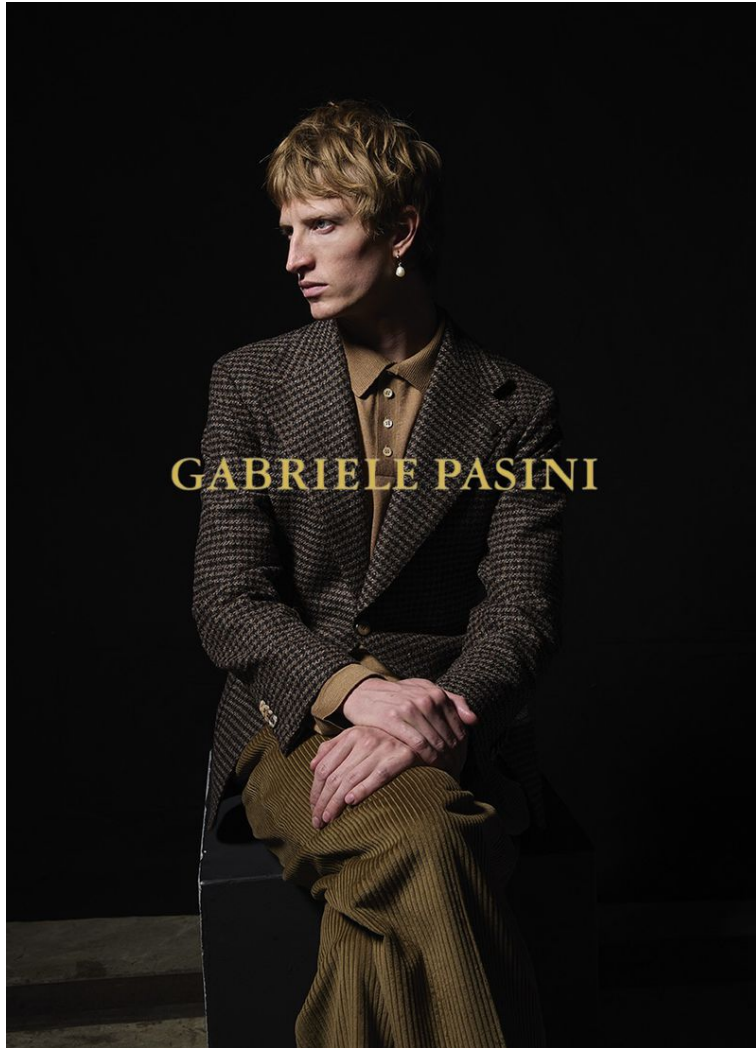

BLOW

DELTA

Height 1.88 / Chest 95 / Waist 77 / Hips 97 / Shoes 42 / Eyes Blue / Hair Blond

BLOW

L'OFFICIEL HOMES TURKEY ↘

BOSS ↘

DELTA

BLOW

GABRIELE PASINI √

Nº 21 √

DELTA

BLOW

J LINDBERG ↘

POSTER BOY

ISSUE 01 POSTERBOYMAGAZINE.COM

ALEC@REBEL.MANAGEMENT
DELTA@SKOWN MODEL.MANAGEMENT
JEREMIAH@THE.TROOPERS

CREATIVE DIRECTION

JORDY HUNDER & BARRIE HULLEGIE

DELTA

BLOW

BARBOUR ↘

ANOTHER MAN ↘

DELTA

BLOW

MASSIMO DUTTI ↘

CAP74024 ↘

DELTA

BLOW

JIL SANDER ↓

JIL SANDER+

ZEGNA ↓

DELTA