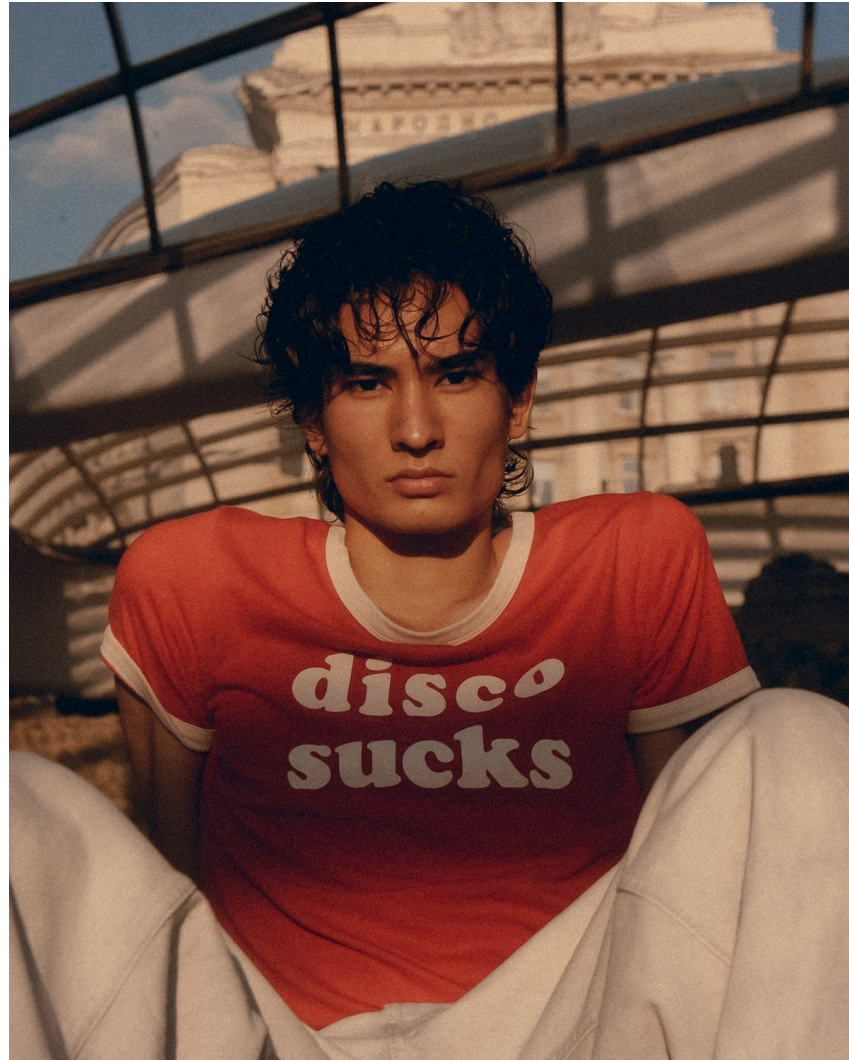

BLOW

BORIS

Height 1.89 / Chest 92 / Waist 73 / Hips 90 / Shoes 44.5 / Eyes Brown / Hair Dark Brown

BLOW

BORIS

BLOW

BORIS

BLOW

BORIS

BLOW

BORIS

BLOW

BORIS

BLOW

BORIS

BLOW