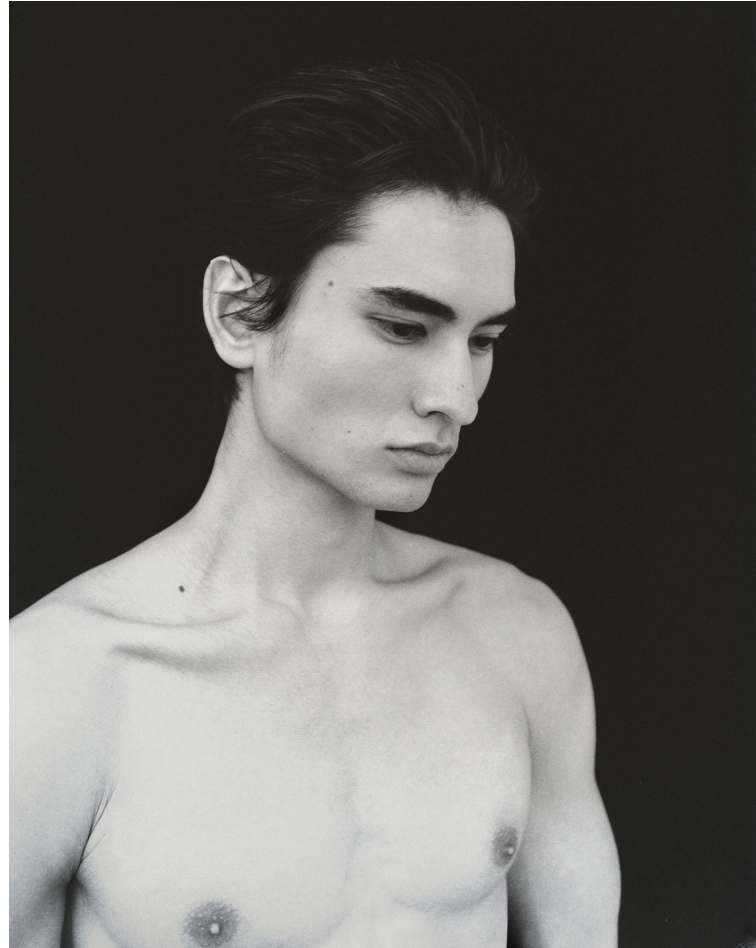

BORIS

BLOW

BORIS