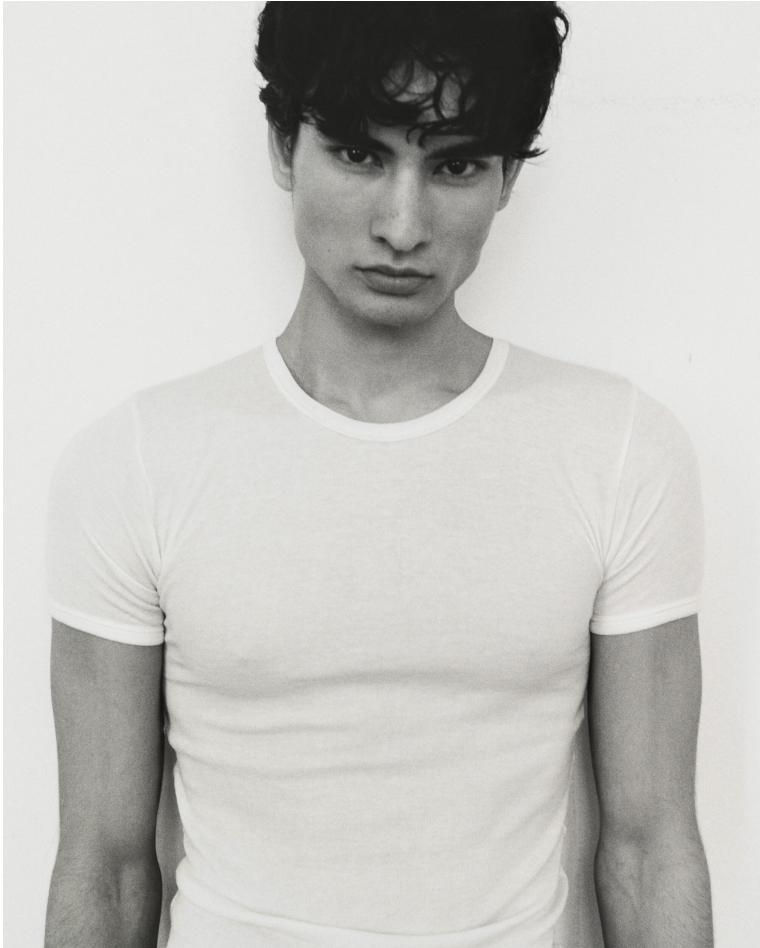

BLOW

BORIS

Height 1.89 / Chest 92 / Waist 73 / Hips 90 / Shoes 44.5 / Eyes Brown / Hair Dark Brown

BLOW

BORIS

BLOW

BORIS

BLOW

BORIS

BLOW

BORIS

BLOW

BORIS

BLOW

BORIS

BLOW