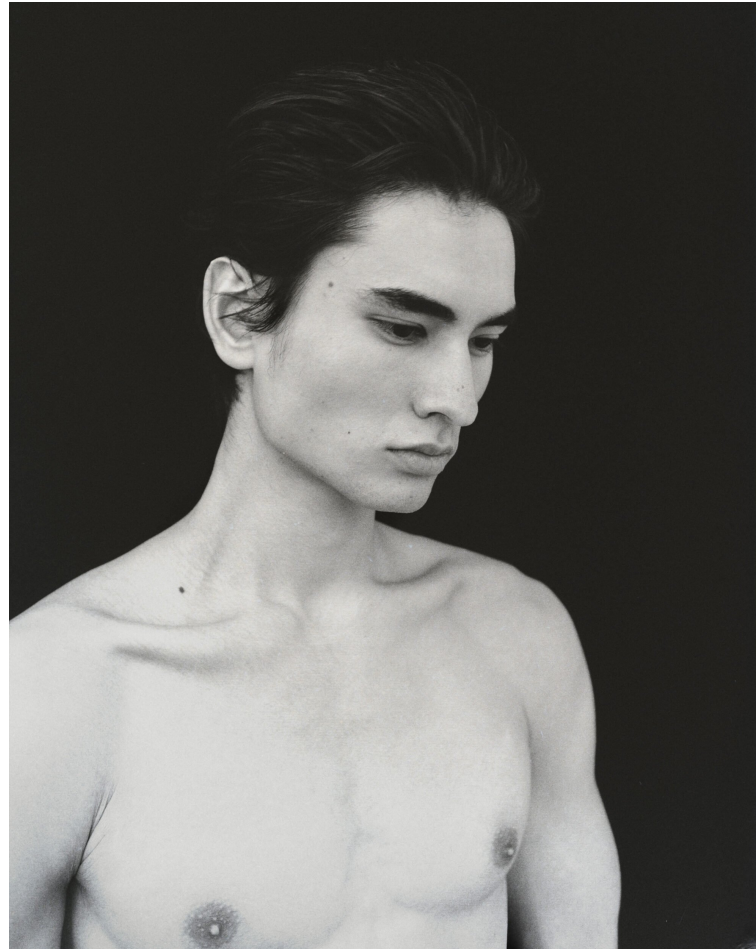

BLOW

BORIS

Height 1.89 / Chest 92 / Waist 73 / Hips 90 / Shoes 44.5 / Eyes Brown / Hair Dark Brown

BLOW

BORIS

BLOW

BORIS

BLOW

BORIS

BLOW

BORIS

BLOW

BORIS

BLOW

BORIS

BLOW