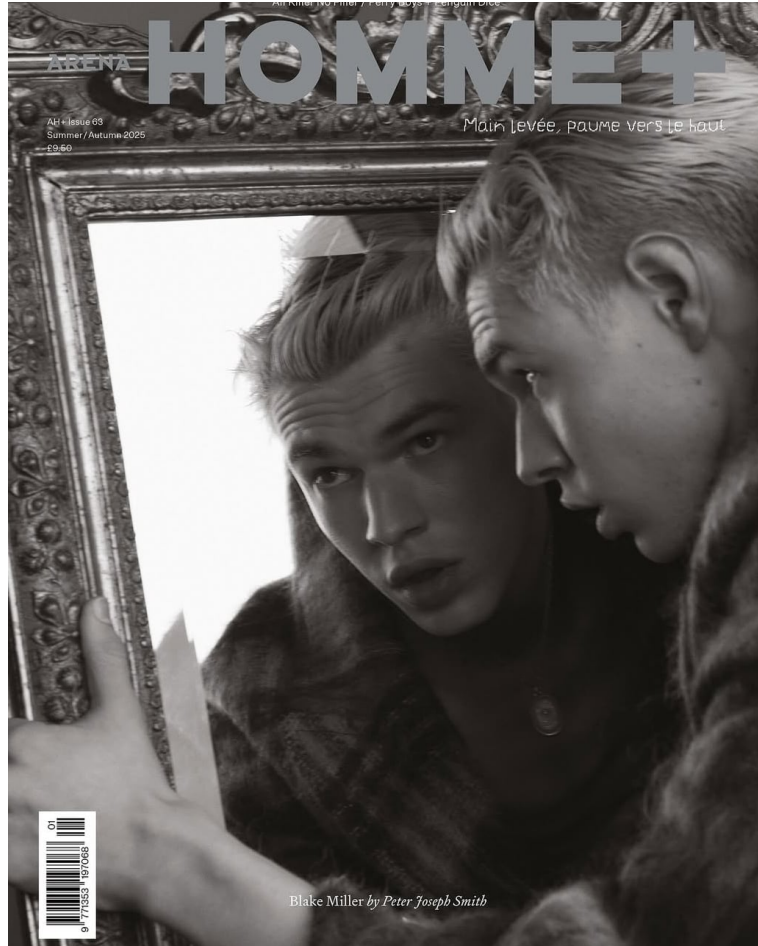

BLOW

NUMÉRO SWITZERLAND ↓

ARENA HOMME ↓

BLAKE MILLER