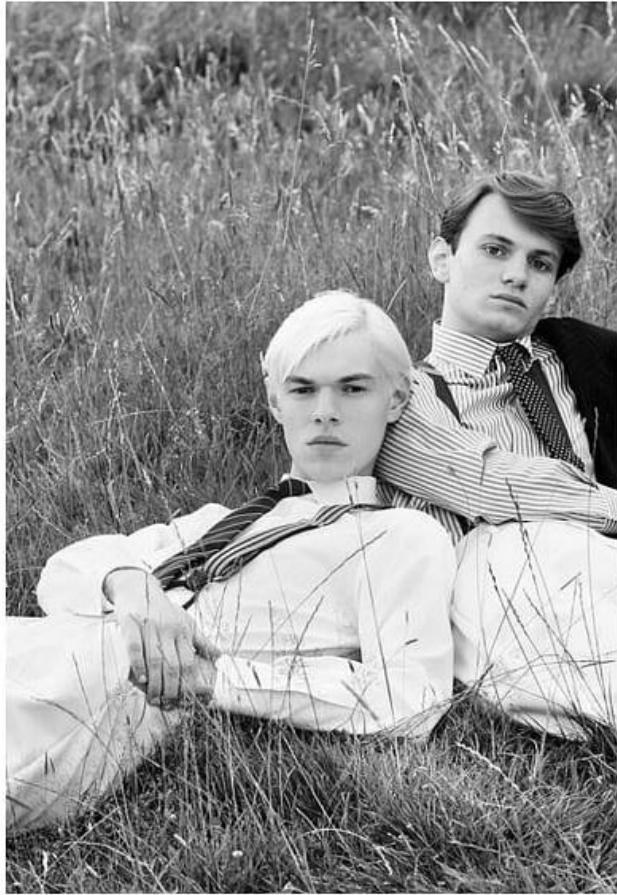

BLOW

BLAKE MILLER - MARGARET HOWELL √

Height 1.88 / Chest 84 / Waist 66 / Hips 86 / Shoes 45 / Eyes Hazel / Hair Blonde

BLOW

BURBERRY ↘

BLAKE MILLER

BLOW

CELINE ↘