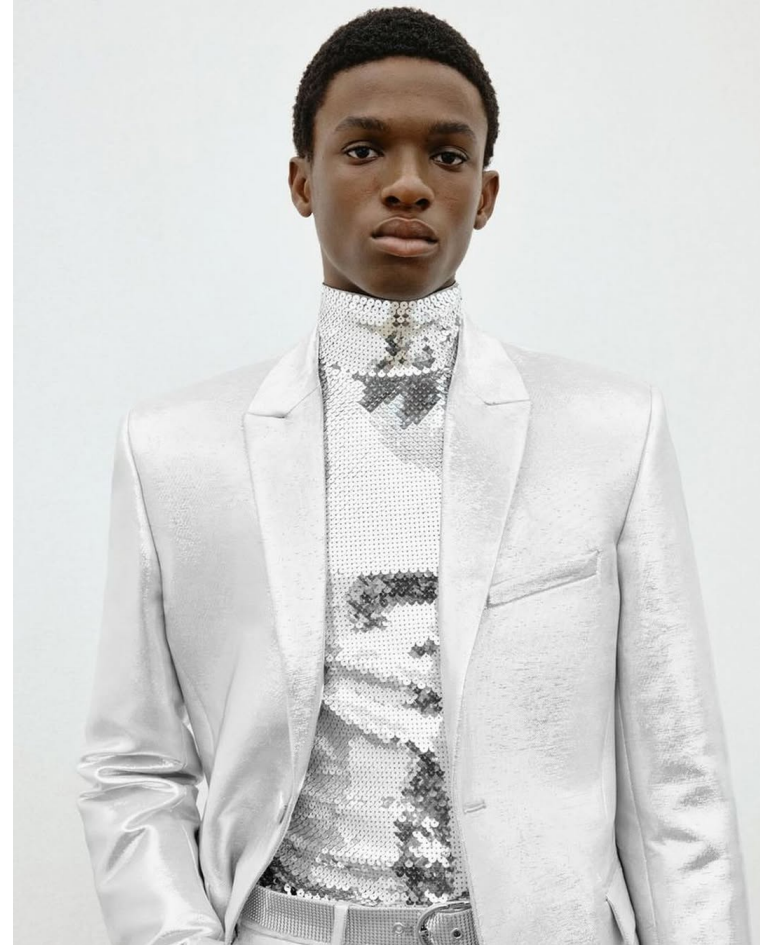

H&M X RABANNE ↘