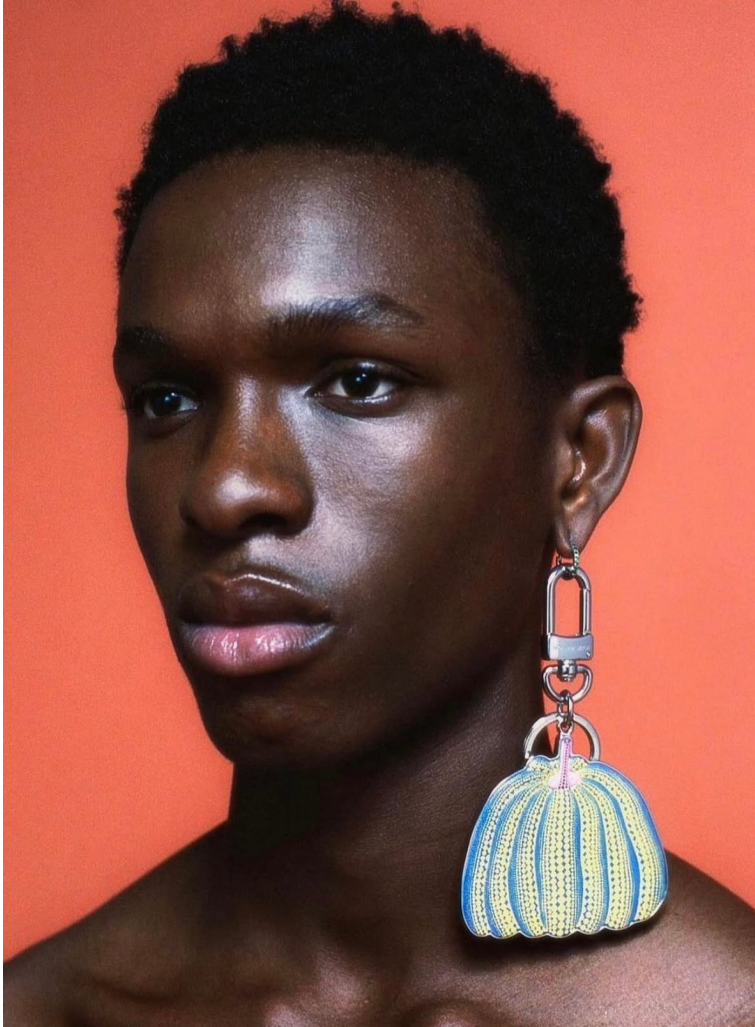

BLOW

10 ↘

AMI ↘

AYOMIDE ONASANYA