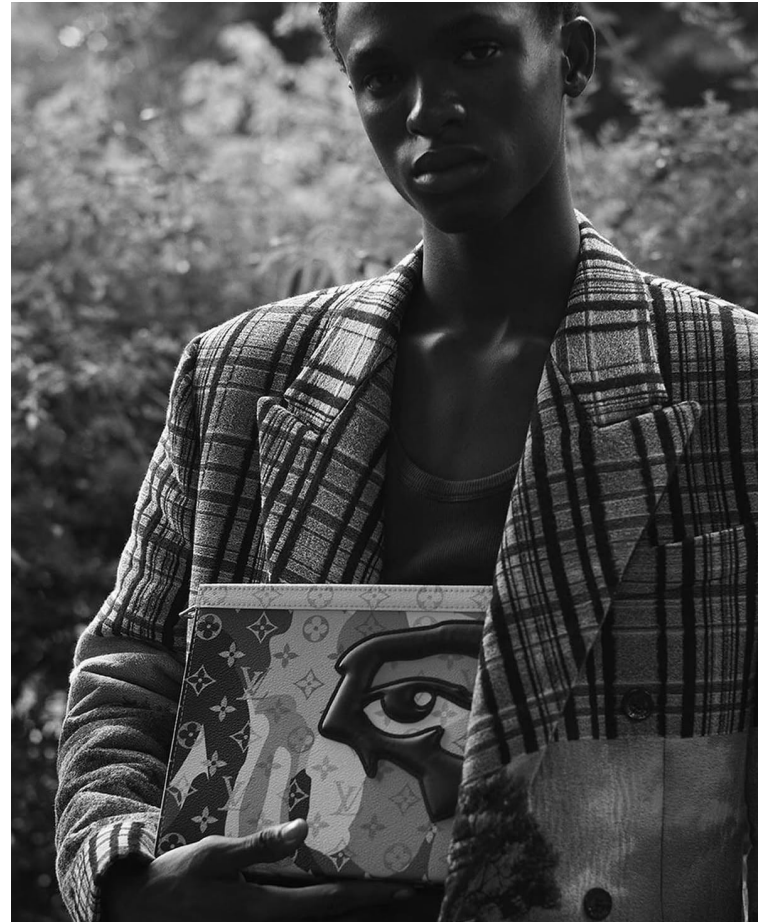

BLOW

V MAN ↓

AYOMIDE ONASANYA