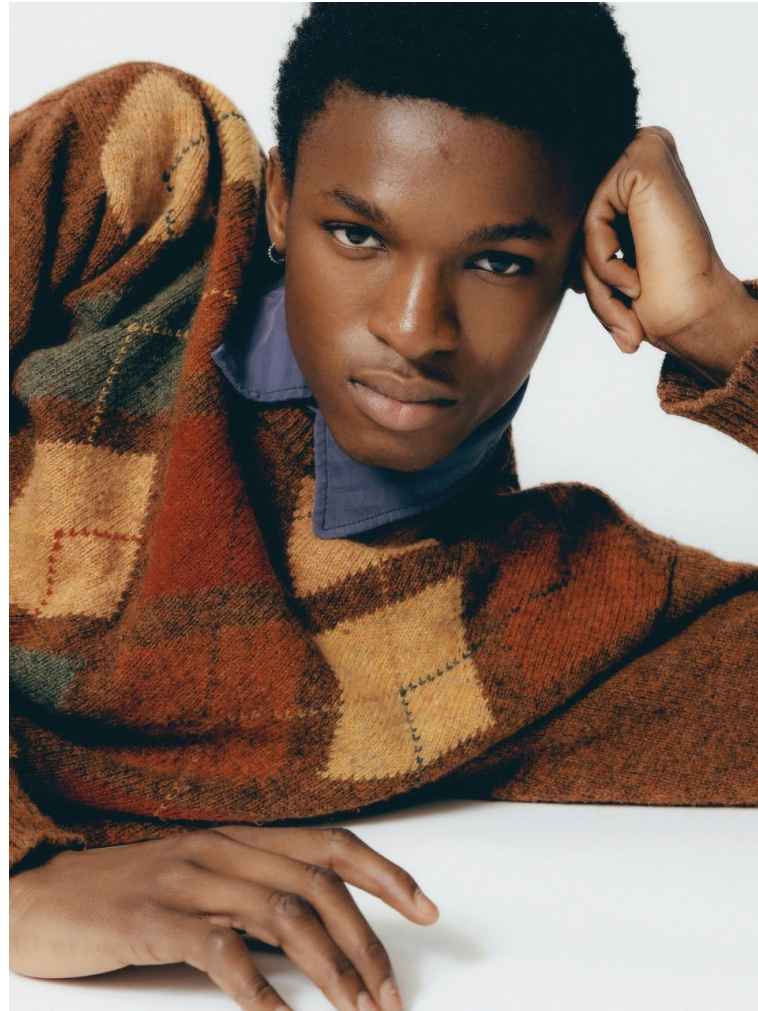

BLOW

AYOMIDE ONASANYA