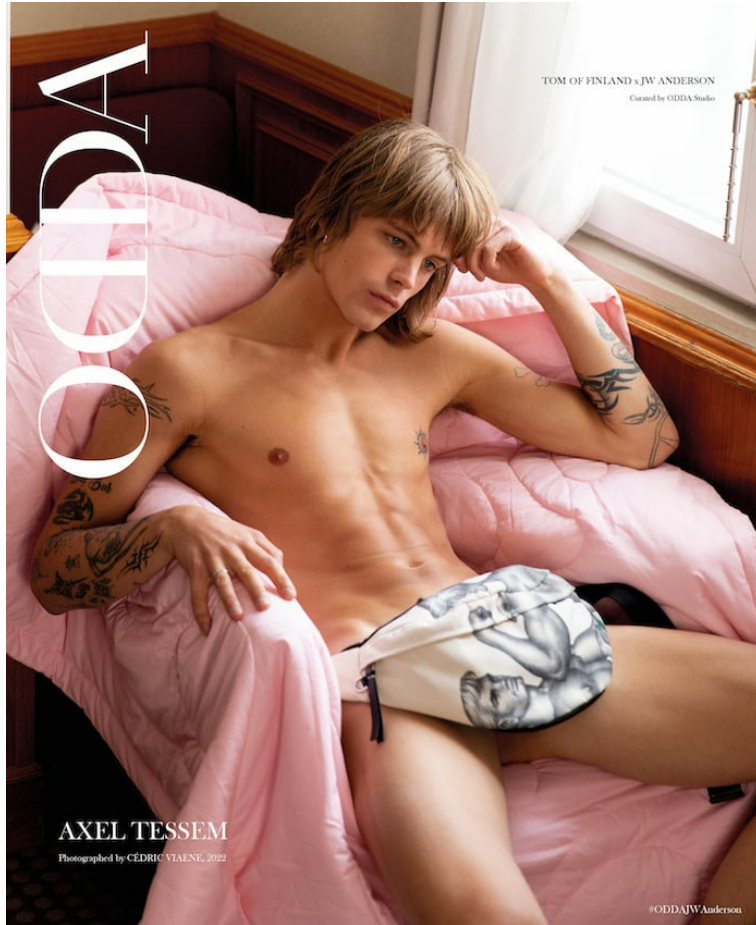

BLOW

ODDA ↘

NÚMERO NETHERLANDS ↘

AXEL GAMST