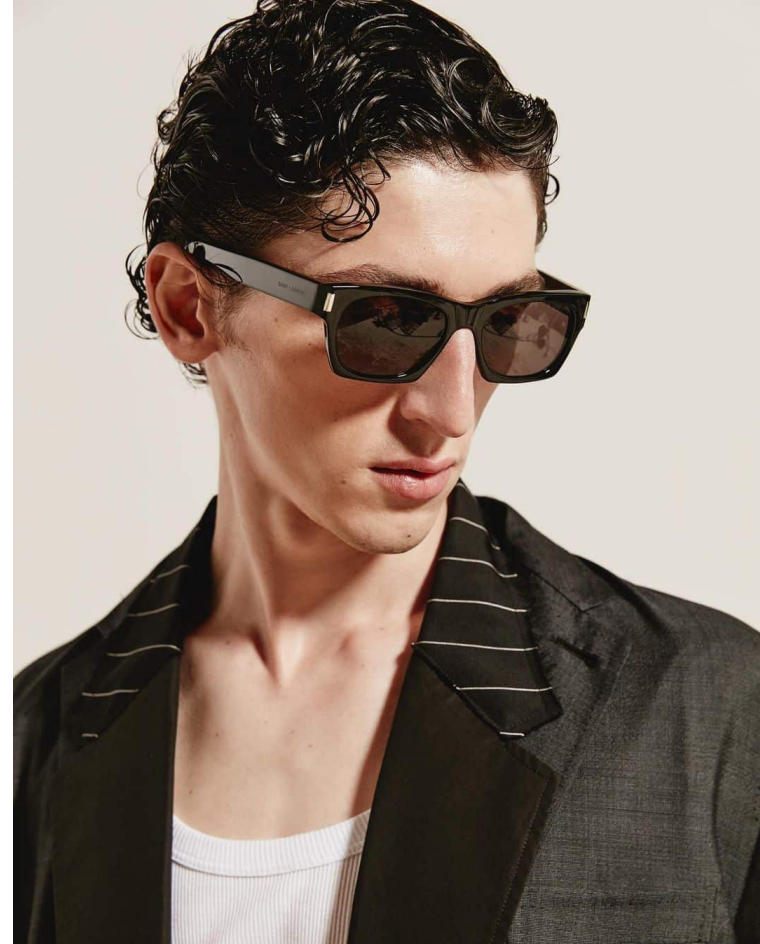

BLOW

ASLAN - HARPER'S BAZAAR √

Height 1.82 / Chest 90 / Waist 73 / Hips 94 / Shoes 42 / Eyes Brown / Hair Brown

BLOW

YSL ↓

ASLAN

BLOW

ARENA HOMME ↘