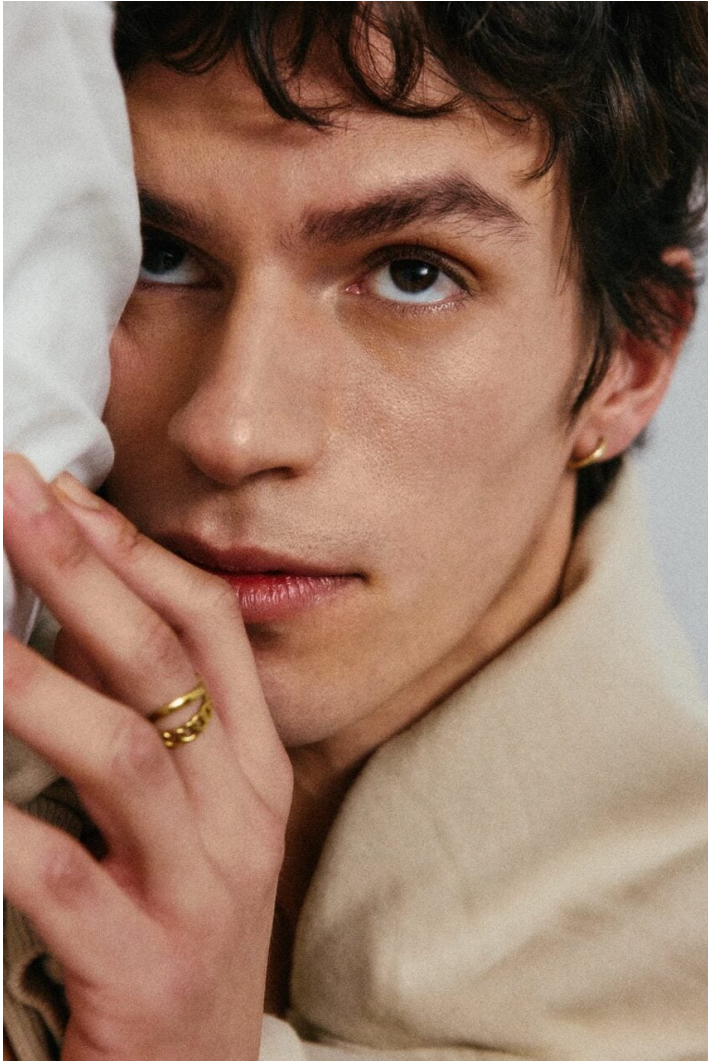

BLOW

ALEX GÓMEZ