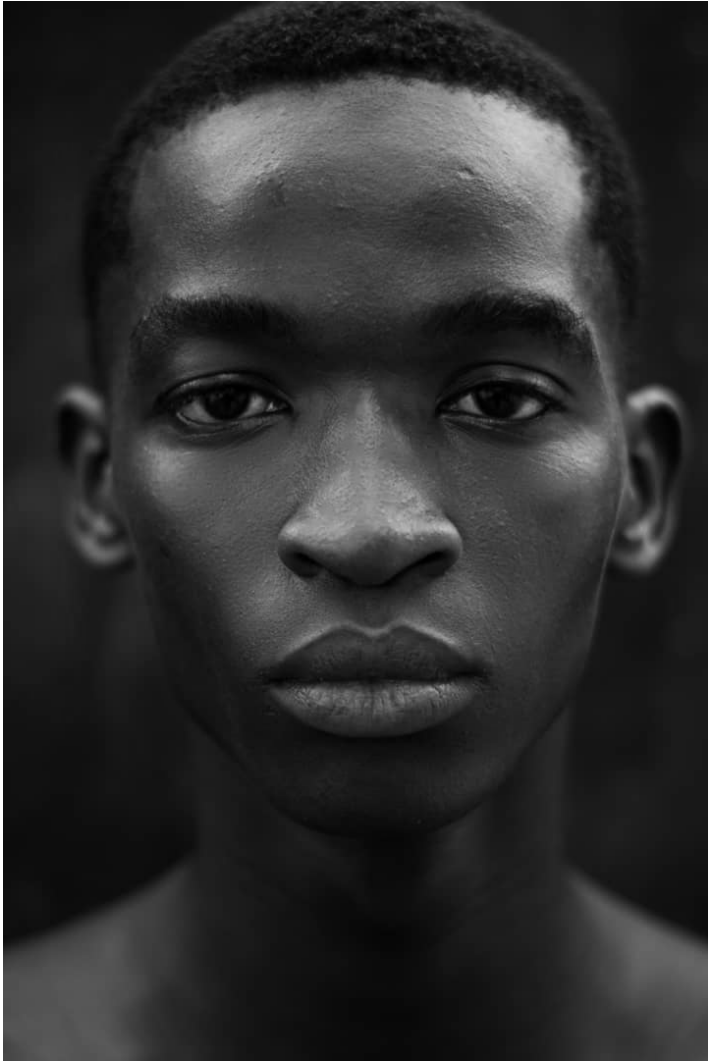

BLOW

AHMET

Height 1.90 / Chest 86 / Waist 73 / Hips 91 / Shoes 43 / Eyes Black / Hair Black

BLOW

AHMET

BLOW

AHMET

BLOW