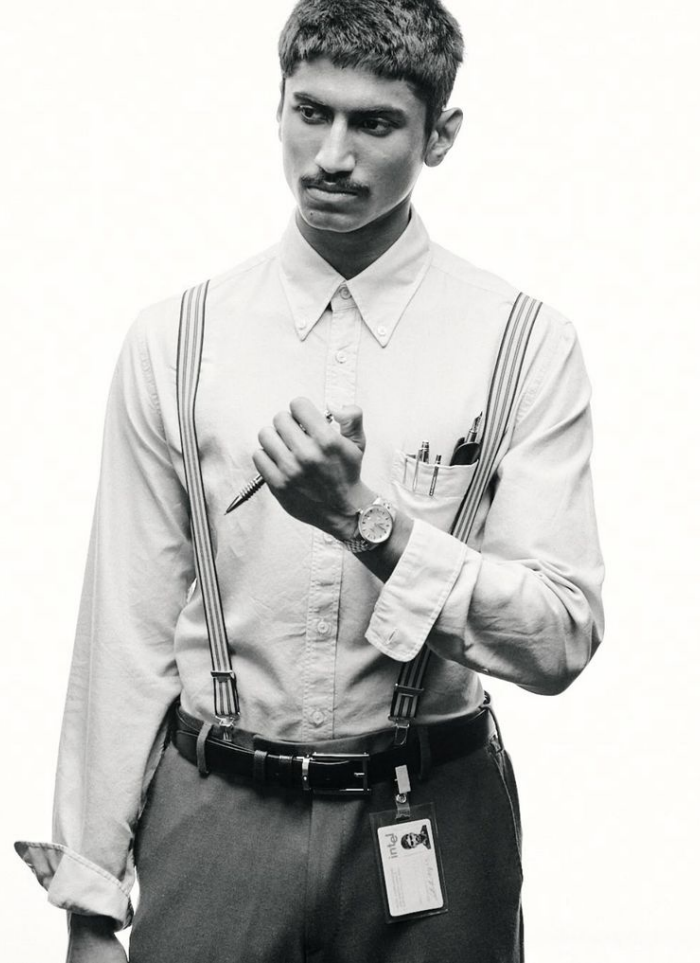

BLOW

ADSAARAAN - LAMPOON √

Height 1.78 / Chest 83 / Waist 72 / Hips 92 / Shoes 43 / Eyes Black / Hair Black

BLOW

THE GREATEST ↘

D REPUBBLICA ↘

ADSAARAAN

BLOW