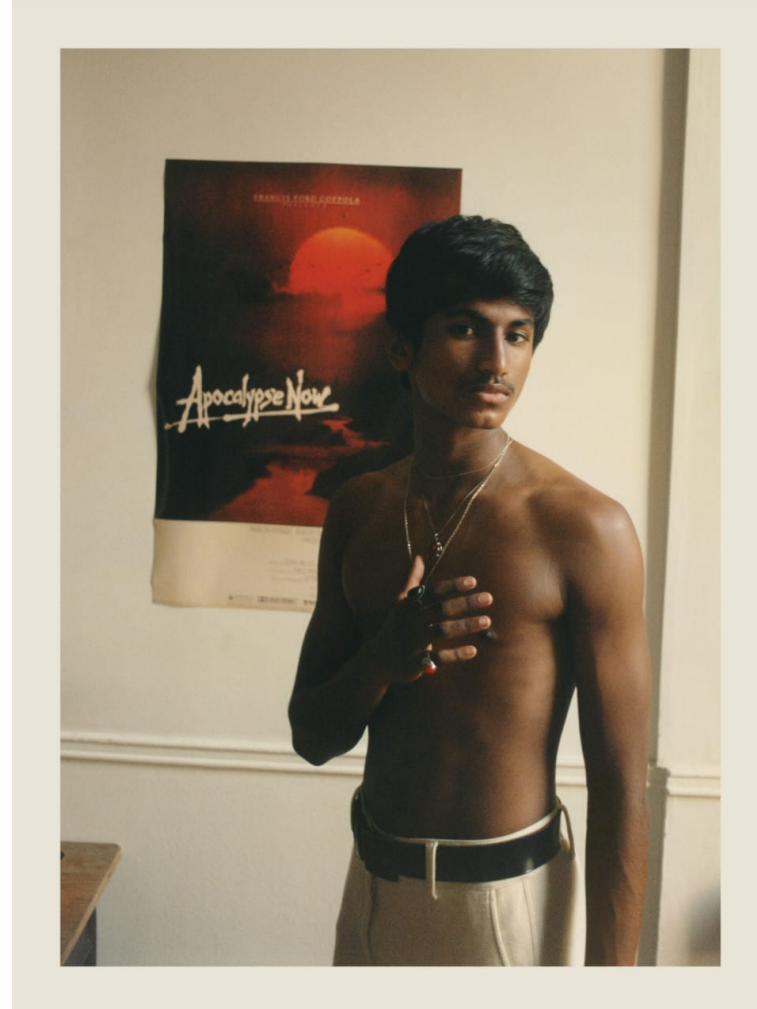

SALUPPO ↘

SELF SERVICE ↓