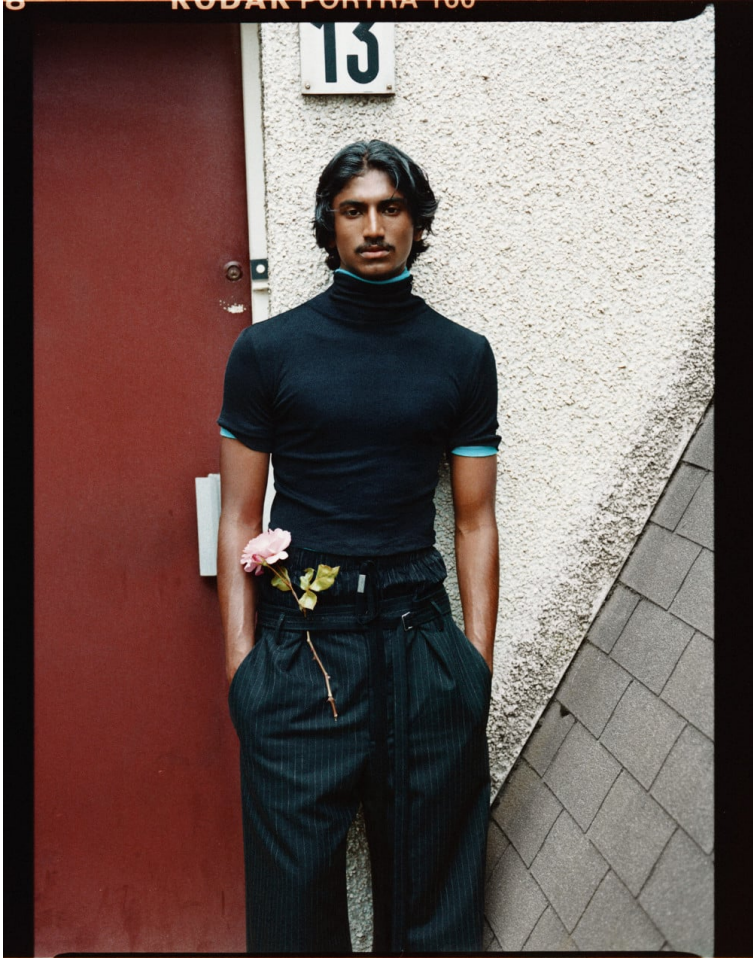

BLOW

ADSAARAAN - LAMPOON √

Height 1.78 / Chest 83 / Waist 72 / Hips 92 / Shoes 43 / Eyes Black / Hair Black

BLOW

THE GREATEST ↘

D REPUBBLICA ↘

ADSAARAAN

BLOW